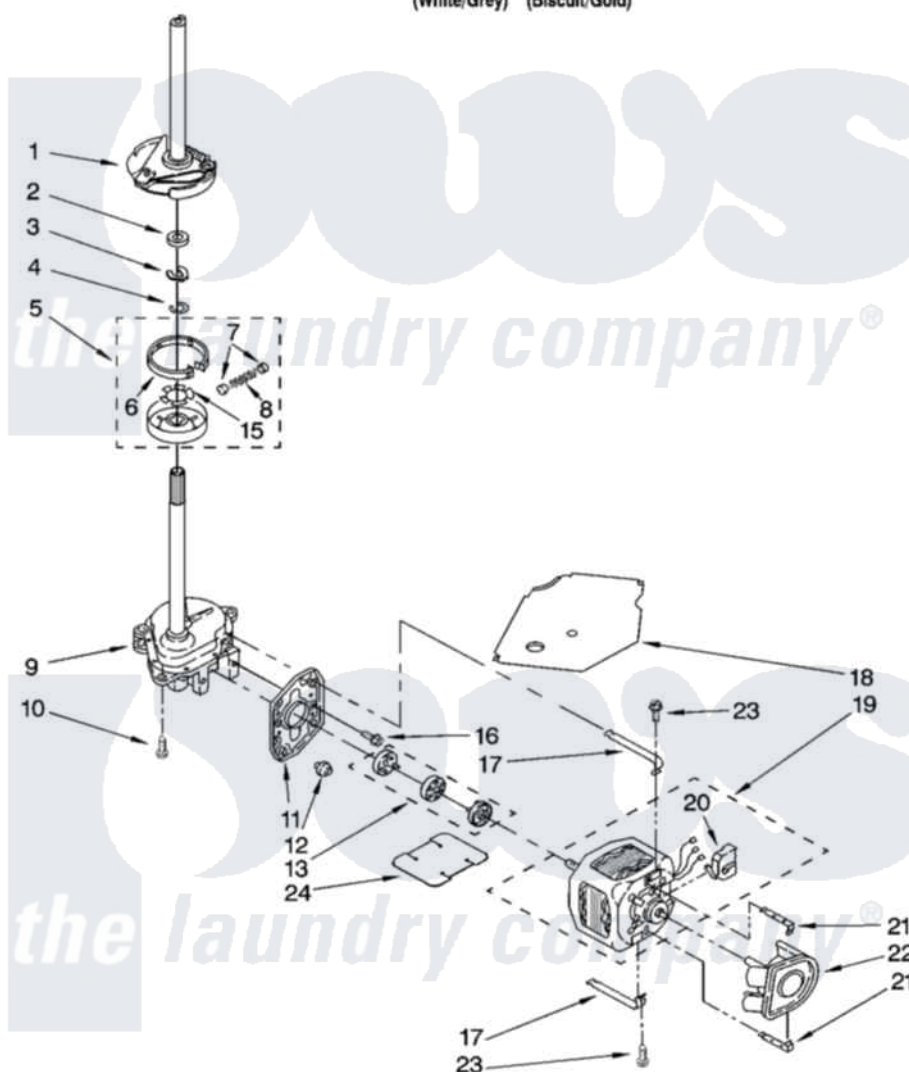

Whirlpool LSQ9659PW3 04 - BRAKE, CLUTCH, GEARCASE, MOTOR AND PUMP PARTS

BRAKE, CLUTCH, GEARCASE, MOTOR AND PUMP PARTS

For Models: LSQ9659PW3, LSQ9659PG3
(White/Grey) (Biscuit/Gold)

8180660

7

Whirlpool [Residential Whirlpool LSQ9659PW3 Washer Parts](#) Parts Diagram 04 - BRAKE, CLUTCH, GEARCASE, MOTOR AND PUMP PARTS
Click on the part number to view part

Item	Original Part Number	Replaced By	Status	Part Description
1	388952	285792		Basketdrive
2	63292			Washer, Spin Tube Thrust
3	62697	W10080230		Ring, Spin Tube Support
4	63283	285353		Ring
5	3951311	285785		Clutch
6	3951308	285790		Lining
7	62646			Cap, Clutch Spring
8	3946792			Spring And Damper Assembly
9	3360630	3360629		Gearcase
10	3357334	3400516		Screw Anti-Rattle
11	62611			Plate, Motor Mount To Gearcase
12	62691			Grommet, Motor
13	285753	285753A		Coupling
15	3355454			Clip, Main Drive

16	3400516		Screw Anti-Rattle
17	3349637	W10086010	Retainer, Motor
18	3362089		Shield, Tub To Motor
19	8529935		Motor, Main Drive
20	8529896		Switch, Main Drive Motor
21	8546127		Retainer, Pump
22	3363394		Pump
23	3387485	273556	Screw, 10-16 X 5/8
24	3946532		Shield, Motor