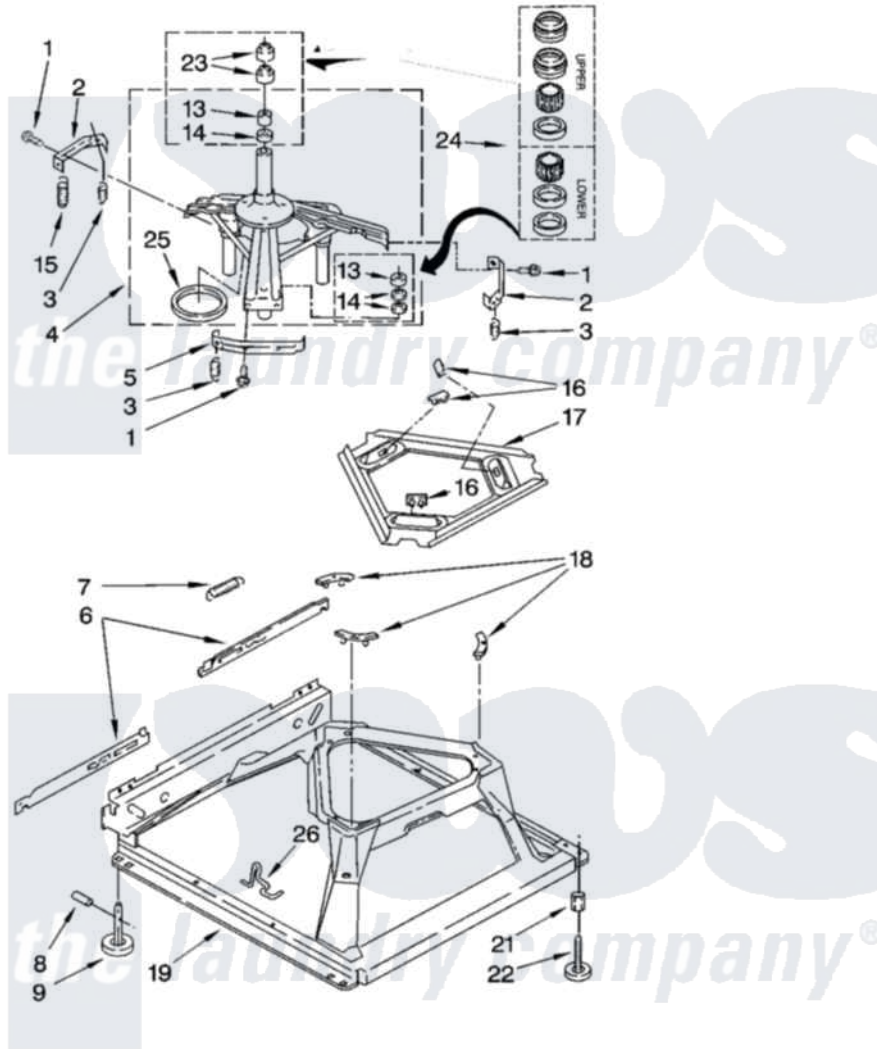

# Whirlpool LSQ9659PW3 05 - MACHINE BASE PARTS

## MACHINE BASE PARTS

For Models: LSQ9659PW3, LSQ9659PG3  
(White/Grey) (Biscuit/Gold)

8

8180660

Whirlpool [Residential Whirlpool LSQ9659PW3 Washer Parts](#) Parts Diagram 05 - MACHINE BASE PARTS  
Click on the part number to view part

Item	Original Part Number	Replaced By	Status	Part Description
1	<a href="#">3400076</a>			Screw, Bracket Mounting
2	<a href="#">64067</a>			Bracket, Spring Outer
3	<a href="#">63907</a>			Spring, Suspension
4	8575214	<a href="#">280184</a>		Support
5	<a href="#">64065</a>			Bracket, Spring Outer
6	<a href="#">63466</a>			Link, Leveling Mechanism
7	62597	<a href="#">8316845</a>		Spring
8	<a href="#">62837</a>			Pin, Knurled
9	62596	<a href="#">285244</a>		Feet-Leveling
13	3347047	<a href="#">8546455</a>		Bearing, Centerpost
14	357409	<a href="#">359449</a>		Seal, Agitator Shaft
15	8318050	<a href="#">285901</a>		Spring
16	62568	<a href="#">285219</a>		Pad
17	<a href="#">3946509</a>			Plate, Suspension
18	3363660	<a href="#">285744</a>		Pad
19	3946512	<a href="#">285771</a>		Base

21	<a href="#">3359452</a>		Nut, Lock
22	389102	<a href="#">W10001130</a>	Foot, Leveling
23	356934	<a href="#">8577376</a>	Seal, Centerpost
24	<a href="#">285203</a>		Centerpost Bearing Kit
25	<a href="#">63134</a>		Ring, Sound Deadening
26	63806	<a href="#">W10145155</a>	Retainer, Suspension Spring