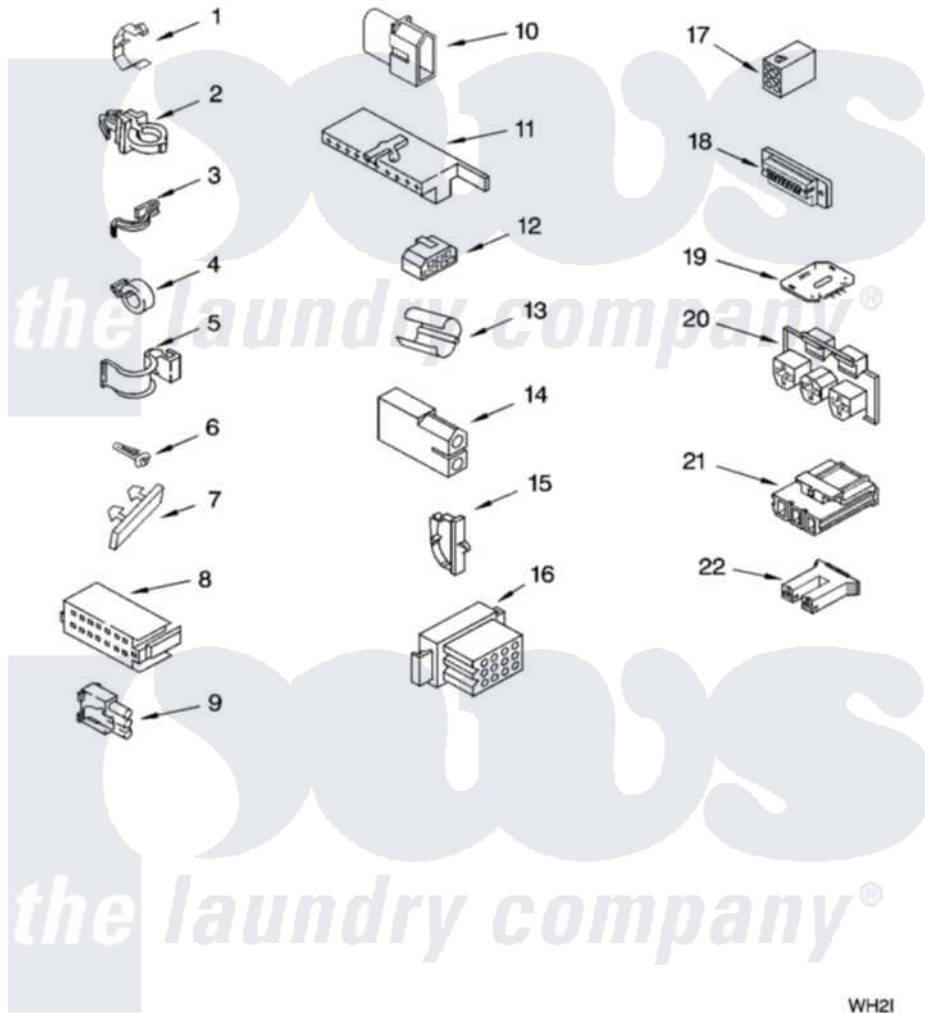

# Whirlpool LSQ9659PW3 06 - WIRING HARNESS PARTS

## WIRING HARNESS PARTS

For Models: LSQ9659PW3, LSQ9659PG3  
(White/Grey) (Biscuit/Gold)

WH21

8180660

9

Whirlpool [Residential Whirlpool LSQ9659PW3 Washer Parts](#) Parts Diagram 06 - WIRING HARNESS PARTS  
Click on the part number to view part

Item	Original Part Number	Replaced By	Status	Part Description
1	<a href="#">3349557</a>			Retainer, Harness
2	388498		Not Available	Clip, Harness
3	3347812	<a href="#">8528351</a>		Clip
4	3352501	<a href="#">8559320</a>		Restraint, Hose
5	<a href="#">90016</a>			Clip, Pressure Switch Hose
6	3390496	<a href="#">8281256</a>		Clip, Harness
7	<a href="#">389379</a>			Retainer, Side To Feature Panel
8	<a href="#">3948614</a>			Disconnect Block
"	<a href="#">352089</a>			Timer, Block Disconnect
9	<a href="#">62889</a>			Receptacle, Terminal
10	<a href="#">353424</a>			Plug, Terminal
11	<a href="#">62505</a>			Block, Disconnect
12	<a href="#">3347243</a>			Block, Disconnect
13	<a href="#">63523</a>			Harness, Protector
14	<a href="#">717252</a>			Receptacle, Terminal
15	<a href="#">3352944</a>			Clip, Harness

16	3390423		Not Available	Block, Disconnect (12-Way) (Timer) (Use Term. 94613)
17	3347730		Not Available	Receptacle, (6-Way) (Use Term. 94613)
18	3349494			Connector, Etc
19	3407125	<a href="#">3955728</a>		Control, Etc
20	3948617	<a href="#">2172937</a>		Connector
21	<a href="#">3360056</a>			Connector
22	<a href="#">3354925</a>			Block, Connector
"	<a href="#">3354926</a>			Block, Connector