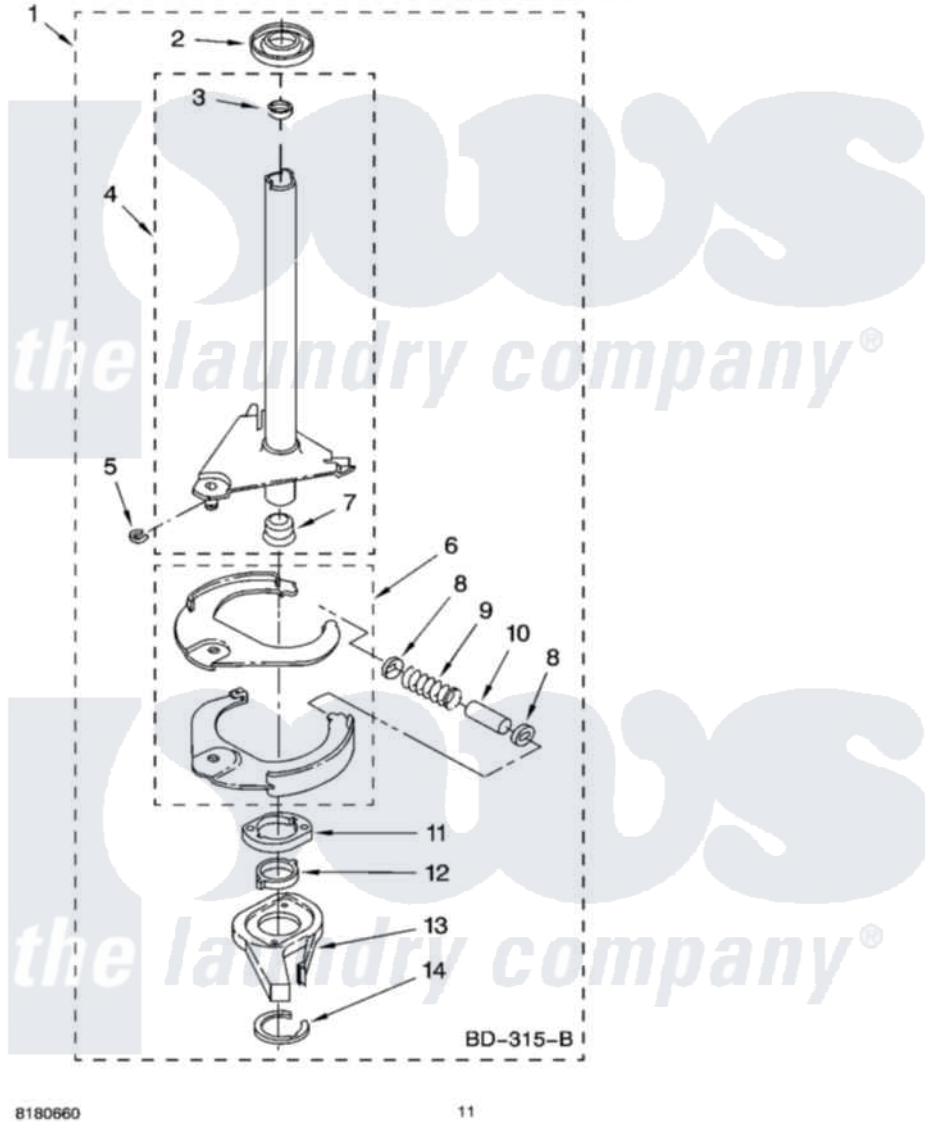

Whirlpool LSQ9659PW3 07 - BRAKE AND DRIVE TUBE PARTS

BRAKE AND DRIVE TUBE PARTS

For Models: LSQ9659PW3, LSQ9659PG3
(White/Grey) (Biscuit/Gold)

8180660

11

Whirlpool [Residential Whirlpool LSQ9659PW3 Washer Parts](#) Parts Diagram 07 - BRAKE AND DRIVE TUBE PARTS
Click on the part number to view part

Item	Original Part Number	Replaced By	Status	Part Description
1	388952	285792		Basketdrive
2	62658			Ring, Thrust
3	356427			Seal, Spin Pinion
4	64027	64208		Tube-Spin
5	64035	W10083190		Ring, Retaining
6	64232	285438		Shoe-Brake
7	62703	8546462		"T" Bearing, Spin Tube
8	3353956	285658		Sleeve
9	387806		Not Available	Spring, Brake
10	3355360	285658		Sleeve
11	661516	8546461		Cam, Brake Release
12	63022			Sleeve, Cam
13	64194	285790		Lining
14	90368	W10083200		Ring, Retaining
"	N/A		Not Available	FOLLOWING PARTS NOT ILLUSTRATED
"	285208			Lubricant