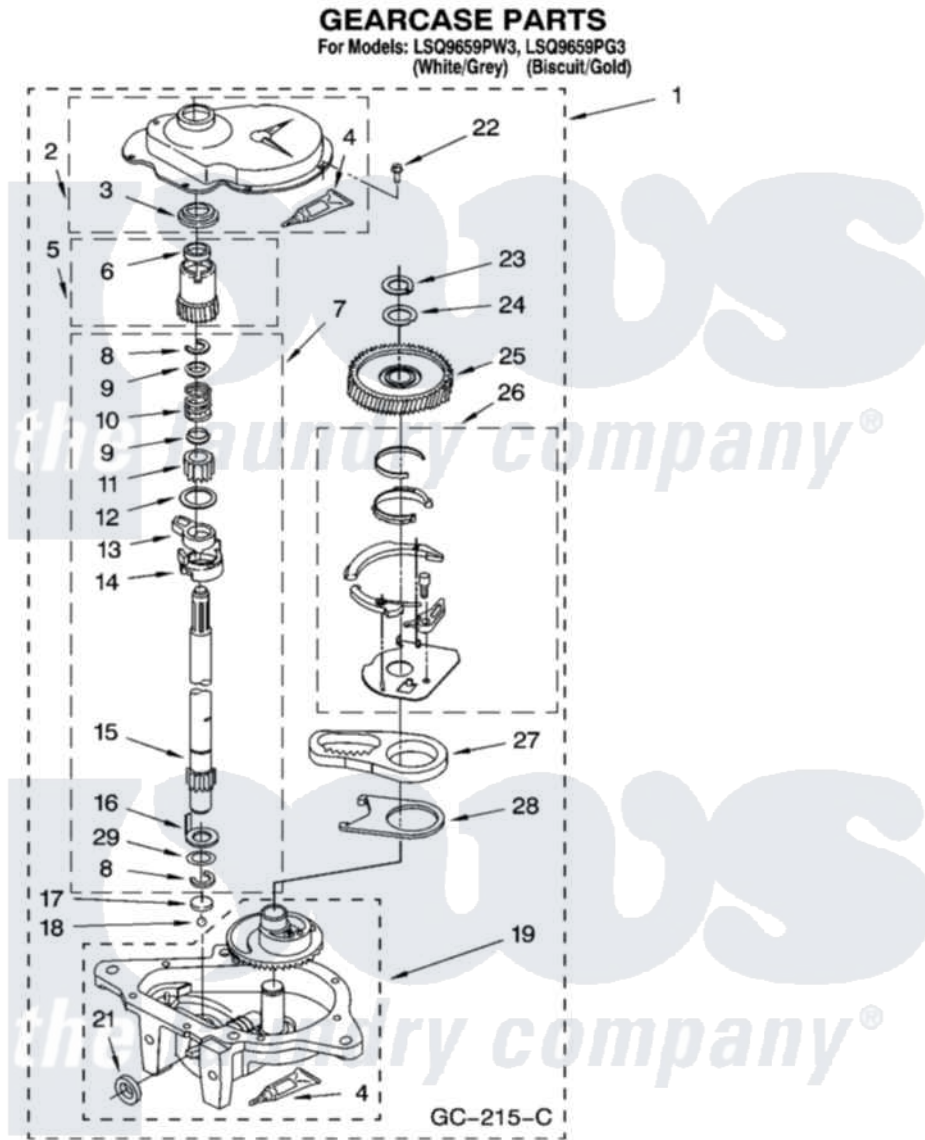

Whirlpool LSQ9659PW3 08 - GEARCASE PARTS

12

8180660

Whirlpool [Residential Whirlpool LSQ9659PW3 Washer Parts](#) Parts Diagram 08 - GEARCASE PARTS
Click on the part number to view part

Item	Original Part Number	Replaced By	Status	Part Description
1	3360630	3360629		Gearcase
2	285202			Cover, Gearcase
3	3349985			Seal, Gearcase Cover
4	285195			Sealer Sealer, Gasket
5	63320	285362		Gear and Pinion
6	356427			Seal, Spin Pinion
7	389387			Shaft, Agitator
8	90369		Not Available	Ring, Retaining (2)
9	62677			Retainer, Spring
10	62676			Spring, Agitator
11	63273	285509		Shaft, Agitator
12	62619			Washer, Agitator Gear
13	62580	285206		Cam-Agitator
14	62581	285206		Cam-Agitator
15	285509			Shaft, Agitator
16	62618			Washer, Cam Thrust

17	16018	285205	Bearing
18	85529	285205	Bearing
19	389230	285515	Gearcase
21	285352		Seal Kit, Thrust Plug
22	3351614		Screw, Gearcase Cover Mounting
23	3362552	285765	Ring-Retr
24	285735	285766	Washer Kit, Thrust
25	62570	285362	Gear and Pinon
26	388253	999516	Shelf-Glas
27	3349296	8546456	Rack, Connecting
28	62621		Actuator, Shift
29	388815		Washer, Intermediate 1 3976263 Miscellaneous Parts Bag 2 3976300 Washer, Inlet Hose 3 3366913 Clamp, Hose