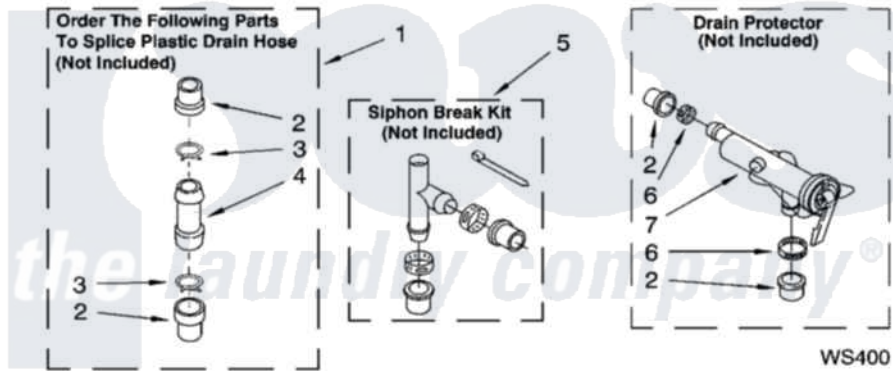

Whirlpool LSQ9659PW3 09 - WATER SYSTEM PARTS, MISCELLANEOUS PARTS, OPTIONAL PARTS (NOT INCLUDED)

WATER SYSTEM PARTS

For Models: LSQ9659PW3, LSQ9659PG3
(White/Grey) (Biscuit/Gold)

8180660

13

Whirlpool [Residential Whirlpool LSQ9659PW3 Washer Parts](#) Parts Diagram 09 - WATER SYSTEM PARTS, MISCELLANEOUS PARTS, OPTIONAL PARTS (NOT INCLUDED)

[Click on the part number to view part](#)

Item	Original Part Number	Replaced By	Status	Part Description
1	285442			Water System Parts
2	285321			Water System Parts
3	370447	285655		Clamp, Hose
4	16272			Connector, Straight
5	285320			Water System Parts
6	65349	285655		Clamp, Hose
7	367031			Water System Parts
1	3957361			Miscellaneous Parts Bag
2	3976300	16123		Washer Inlet-Hose Miscellaneous Parts Must be Ordered Separately.
3	3359452			Nut, Lock
4	389102	W10001130		Foot, Leveling
	72017			Paint, Touch-Up
"	4392899			Paint, Touch-Up