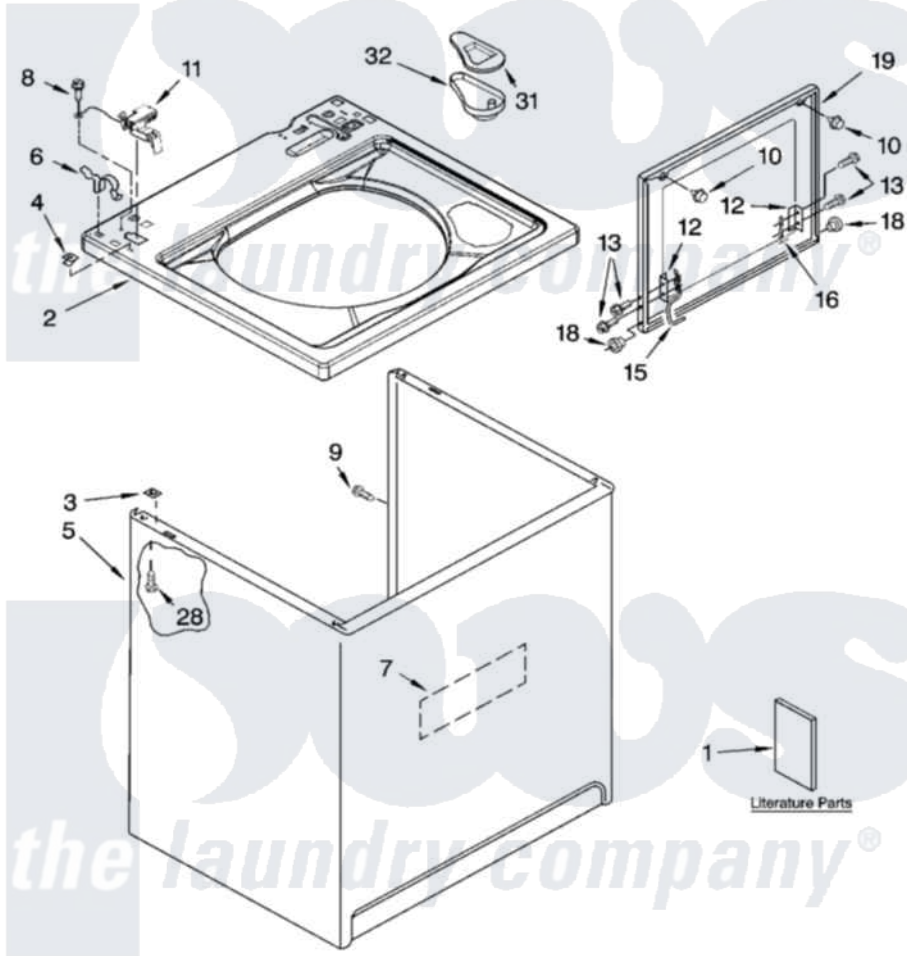

Whirlpool LSQ9659PW4 01 - TOP AND CABINET PARTS

TOP AND CABINET PARTS

For Models: LSQ9659PW4, LSQ9659PG4
(White/Grey) (Biscuit/Gold)

AUTOMATIC
WASHER

11-05 Litho in U.S.A. (rcg)

1

Part No. 8180920

Whirlpool [Residential Whirlpool LSQ9659PW4 Washer Parts](#) Parts Diagram 01 - TOP AND CABINET PARTS

[Click on the part number to view part](#)

Item	Original Part Number	Replaced By	Status	Part Description
1	3958075		Not Available	Installation Instructions
"	8578232		Not Available	Use & Care Guide
"	3955903		Not Available	Feature Sheet
"	3957477		Not Available	Energy Guide
"	8565445		Not Available	Wiring Diagram
"	N/A		Not Available	Following May Be Purchased DO-IT-YOURSELF REPAIR MANUALS
"	4313896			Do-It-Yourself Repair Manuals
2	8543451	8543447		Top
"	8543452	8543448		Top
3	62750			Spacer, Cabinet To Top (4)
4	357213			Nut, Push-In
5	63424			Cabinet
"	3954357			Cabinet
6	62780			Clip, Top And Cabinet And Rear Panel

7	3976348		Absorber, Sound
8	3351614		Screw, Gearcase Cover Mounting
9	3357011	308685	Side Trim)
10	9724509		Bumper, Lid
11	8318084		Switch, Lid
12	21097		Pad, Lid Hinge
13	355274	W10119828	Screw, Lid Hinge Mounting
15	8559336	W10225136	Hinge 7 Pad Assembly
16	91770		Hinge, Lid
18	8319539		Bearing, Lid Hinge
19	8558398	W10193861	Lid
"	8558399	W10193862	Lid
28	3390631		Screw, 10-16 X 3/8
31	3955788		Cover, Dispenser
32	8519517		Dispenser, Bleach