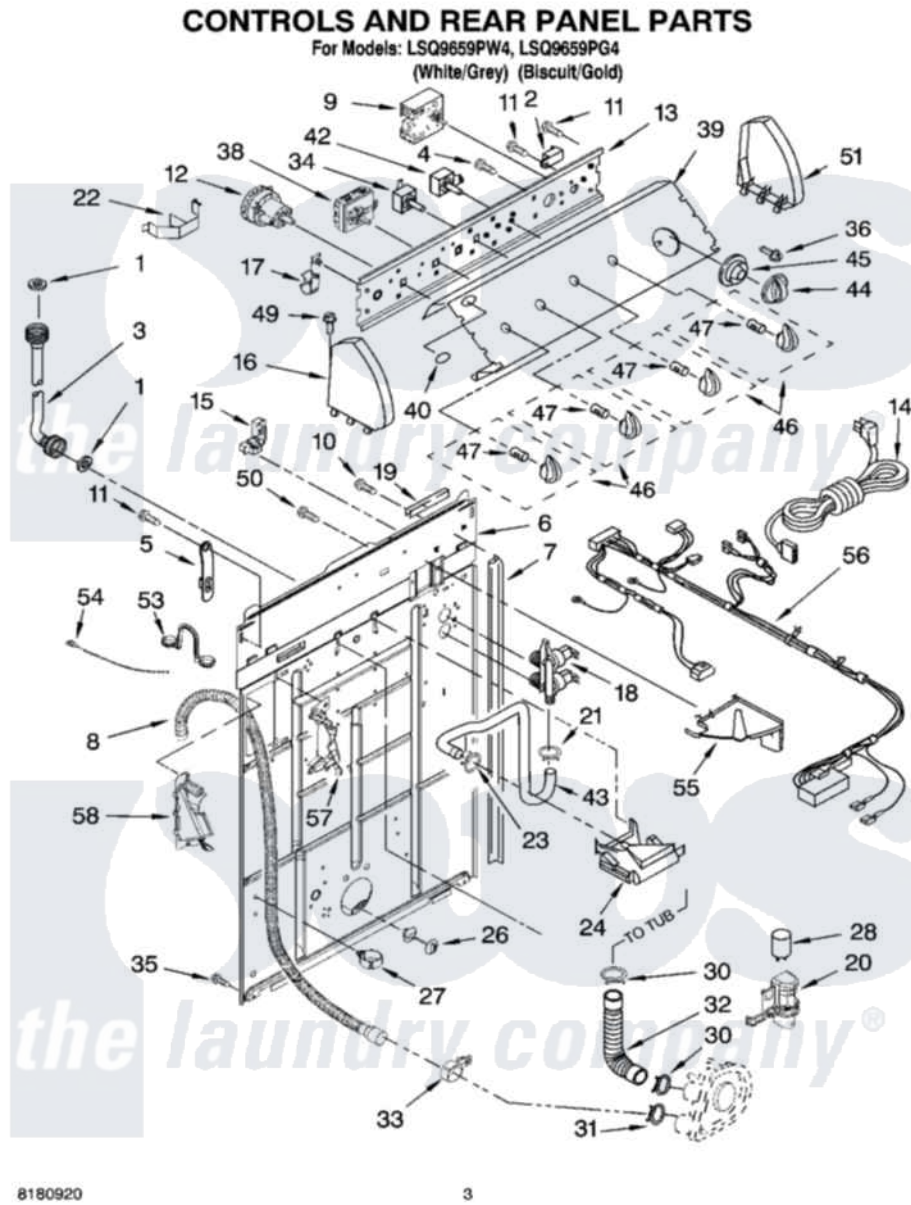

# Whirlpool LSQ9659PW4 02 - CONTROLS AND REAR PANEL PARTS

8180920

3

Whirlpool Residential Whirlpool LSQ9659PW4 Washer Parts Parts Diagram 02 - CONTROLS AND REAR PANEL PARTS

[Click on the part number to view part](#)

| Item | Original Part Number    | Replaced By               | Status | Part Description   |
|------|-------------------------|---------------------------|--------|--|
| 1    | 3976300                 | <a href="#">16123</a>     |        | Washer Inlet-Hose<br>Miscellaneous Parts Must be Ordered Separately. |
| 2    | <a href="#">694419</a>  |                           |        | Mini-Buzzer  |
| 3    | 8571377                 | <a href="#">89503</a>     |        | Hose-Inlet   |
| "    | 8571378                 | <a href="#">89503</a>     |        | Hose-Inlet   |
| 4    | <a href="#">3400073</a> |                           |        | Screw, Ground  |
| 5    | <a href="#">8568314</a> |                           |        | Strap, Console   |
| 6    | <a href="#">8318015</a> |                           |        | Panel, Rear  |
| 7    | <a href="#">62747</a>   |                           |        | Pad, Rear Panel  |
| 8    | 8559373                 | <a href="#">W10096921</a> |        | Drain Hose Assembly  |
| 9    | <a href="#">3955765</a> |                           |        | Timer, Control   |
| 10   | <a href="#">3351614</a> |                           |        | Screw, Gearcase Cover Mounting                                       |
| 11   | <a href="#">90767</a>   |                           |        | Screw, 8A X 3/8 HeX Washer Head Tapping                              |
| 12   | 3366845                 | <a href="#">W10339326</a> |        | Switch-WL  |