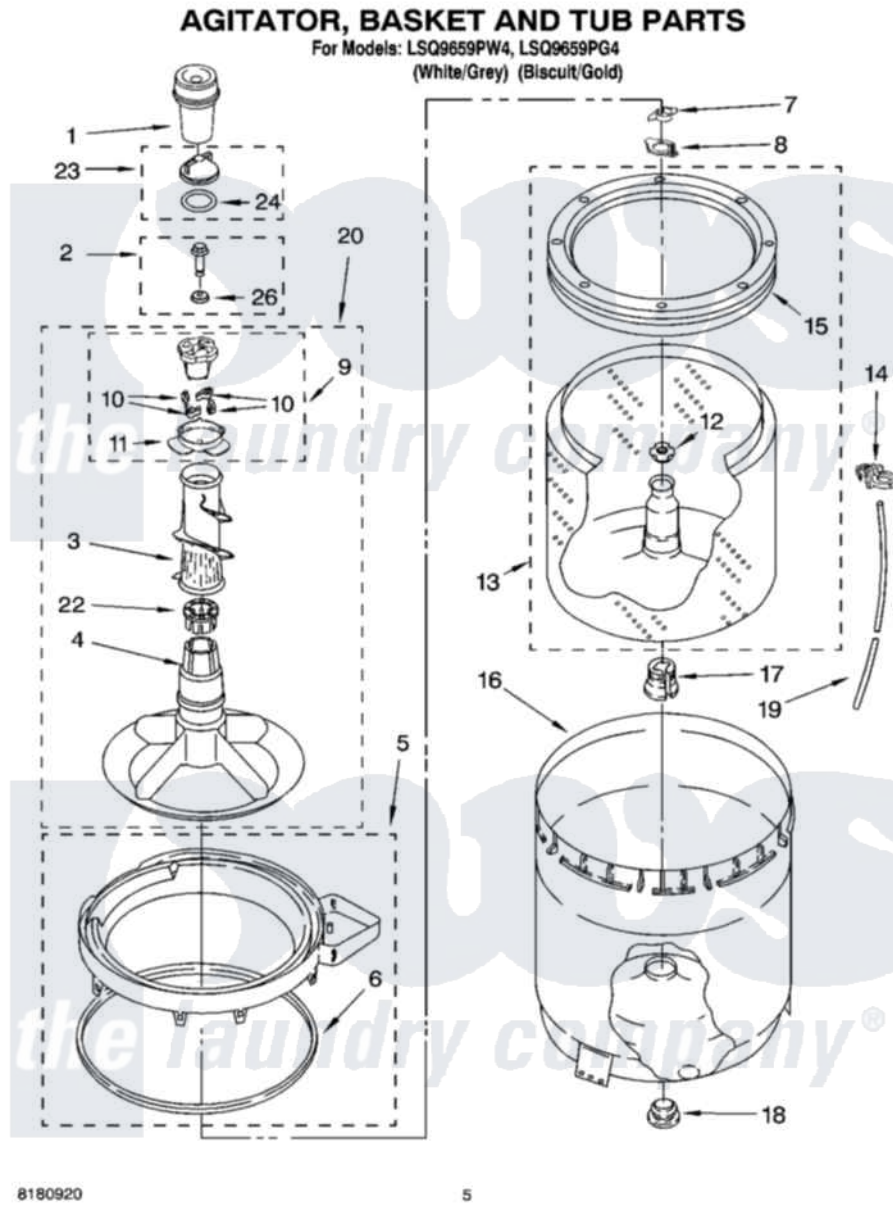

Whirlpool LSQ9659PW4 03 - AGITATOR, BASKET AND TUB PARTS

Whirlpool [Residential Whirlpool LSQ9659PW4 Washer Parts](#) Parts Diagram 03 - AGITATOR, BASKET AND TUB PARTS

[Click on the part number to view part](#)

Item	Original Part Number	Replaced By	Status	Part Description
1	63580			Dispenser, Fabric Softener
2	358237			Screw And Washer
3	3363003			Mover, Clothes
4	3951632			Agitator
5	8528150	W10445870		Ring-Tub
6	3976308			Gasket, Tub Ring
7	3354845			Clip, Agitator
8	8543666			Washer, Agitator
9	3951682	285809		Cam-Agitator
10	3366877	80040		Dog-Agitator
11	3952374			Bearing, Driven Cam
12	21366			Nut, Spanner
13	8526016	W10389328		Clothes Container, Assembly
14	2219077			Clip, Pressure Switch Hose
15	8519788	387240		Ring, Balance
16	63849			Strain Relief, Power Cord

17	389140		Tub Block, Basket Drive
18	383727		Gasket, Centerpodt
19	3347780	353244	Hose, Pressure Switch
20	3951744		Agitator Assembly
22	3951608		Spacer, Thrust
23	3354733	W10074580	Cap, Barrier
24	3348855	W10072840	Fabric Softener
26	3949550		Washer