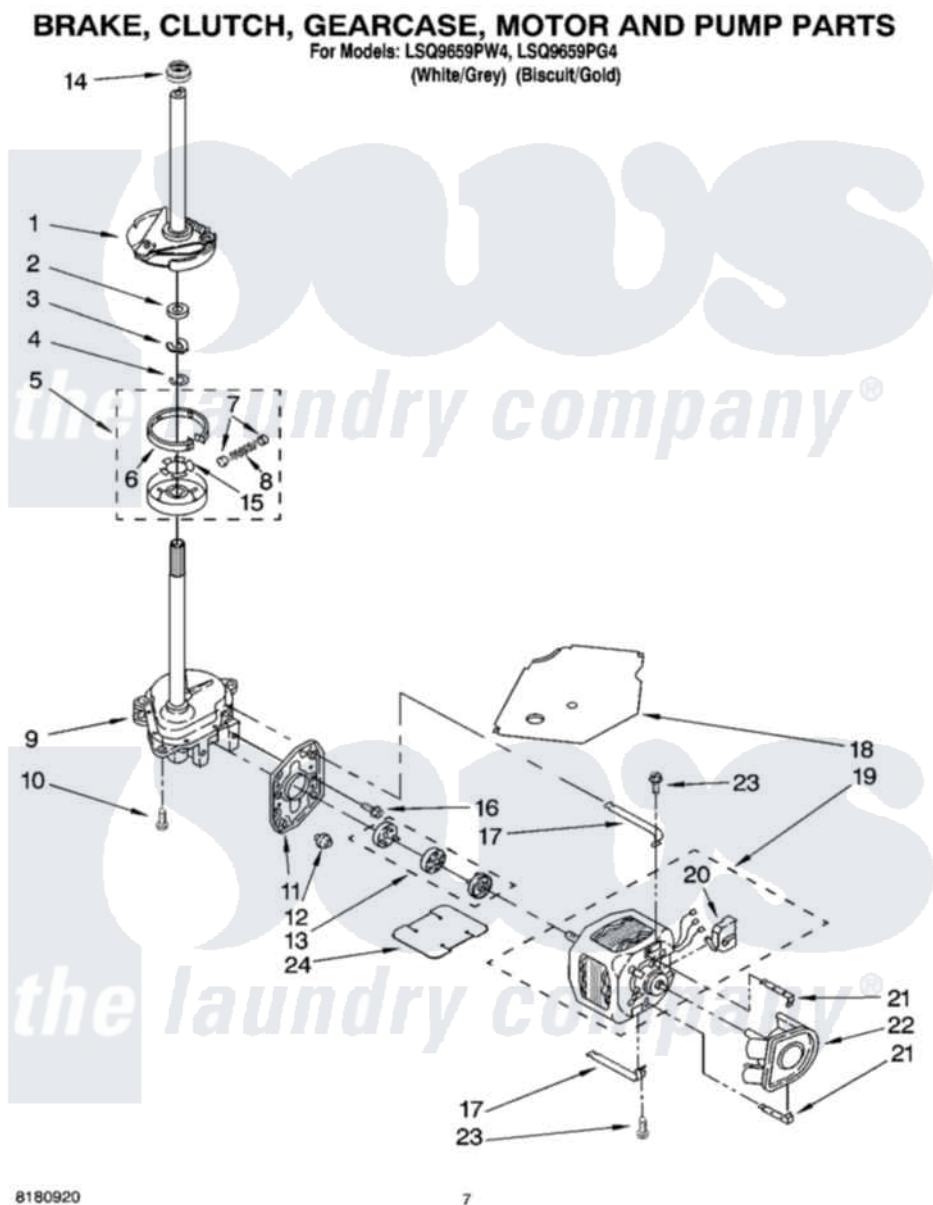

Whirlpool LSQ9659PW4 04 - BRAKE, CLUTCH, GEARCASE, MOTOR AND PUMP PARTS

Whirlpool [Residential Whirlpool LSQ9659PW4 Washer Parts](#) Parts Diagram 04 - BRAKE, CLUTCH, GEARCASE, MOTOR AND PUMP PARTS
 Click on the part number to view part

Item	Original Part Number	Replaced By	Status	Part Description
1	388952	285792		Basketdrive
2	63292			Washer, Spin Tube Thrust
3	62697	W10080230		Ring, Spin Tube Support
4	63283	285353		Ring
5	3951311	285785		Clutch
6	3951308	285790		Lining
7	62646			Cap, Clutch Spring
8	3946792			Spring And Damper Assembly
9	3360630	3360629		Gearcase
10	3357334	3400516		Screw Anti-Rattle
11	62611			Plate, Motor Mount To Gearcase
12	62691			Grommet, Motor
13	285753	285753A		Coupling
14	8577374			Seal, Centerpost

15	3355454		Clip, Main Drive
16	3400516		Screw Anti-Rattle
17	3349637	W10086010	Retainer, Motor
18	3362089		Shield, Tub To Motor
19	8529935		Motor, Main Drive
20	8529896		Switch, Main Drive Motor
21	8546127		Retainer, Pump
22	3363394		Pump
23	3387485	273556	Screw, 10-16 X 5/8
24	3946532		Shield, Motor