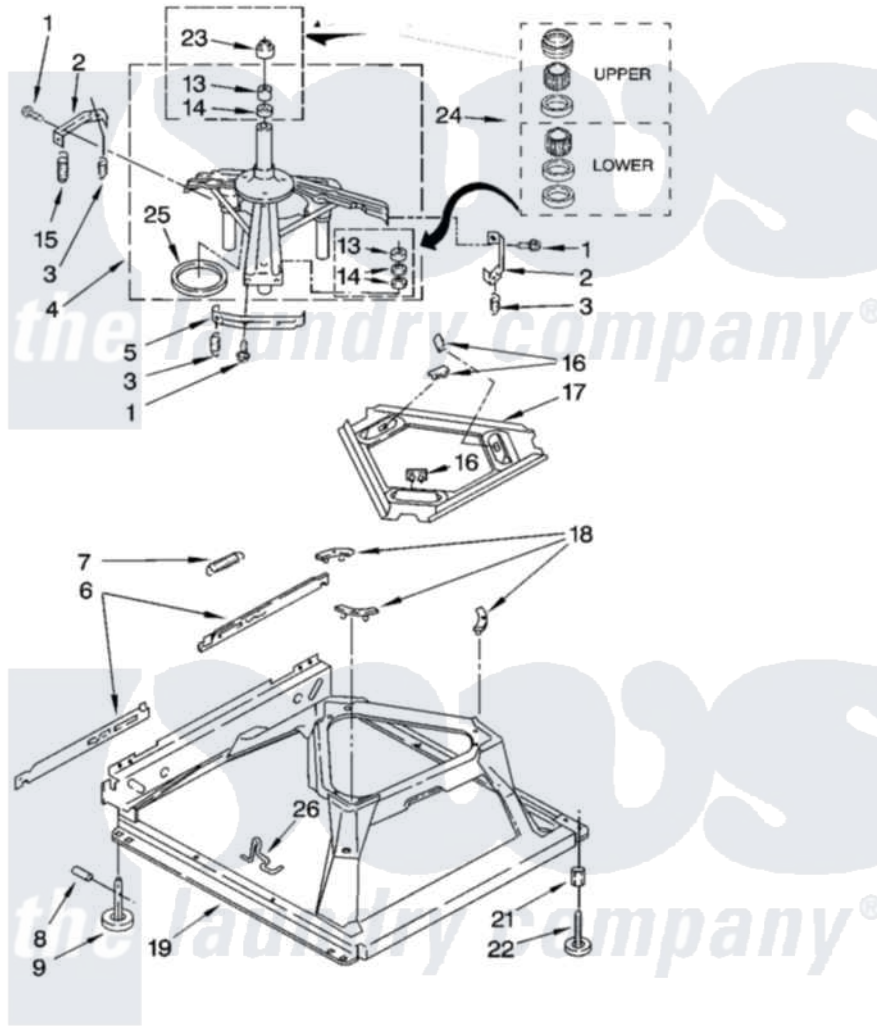

Whirlpool LSQ9659PW4 05 - MACHINE BASE PARTS

MACHINE BASE PARTS

For Models: LSQ9659PW4, LSQ9659PG4
(White/Grey) (Biscuit/Gold)

8

6180920

Whirlpool Residential Whirlpool LSQ9659PW4 Washer Parts Parts Diagram 05 - MACHINE BASE PARTS
Click on the part number to view part

Item	Original Part Number	Replaced By	Status	Part Description
1	3400076			Screw, Bracket Mounting
2	64067			Bracket, Spring Outer
3	63907			Spring, Suspension
4	8575214	280184		Support
5	64065			Bracket, Spring Outer
6	63466			Link, Leveling Mechanism
7	62597	8316845		Spring
8	62837			Pin, Knurled
9	62596	285244		Feet-Leveling
13	3347047	8546455		Bearing, Centerpost
14	357409	359449		Seal, Agitator Shaft
15	8318050	285901		Spring
16	62568	285219		Pad
17	3946509			Plate, Suspension
18	3363660	285744		Pad
19	3946512	285771		Base

21	3359452		Nut, Lock
22	389102	W10001130	Foot, Leveling
23	8577376		Seal, Centerpost
24	285203		Centerpost Bearing Kit
25	63134		Ring, Sound Deadening
26	63806	W10145155	Retainer, Suspension Spring