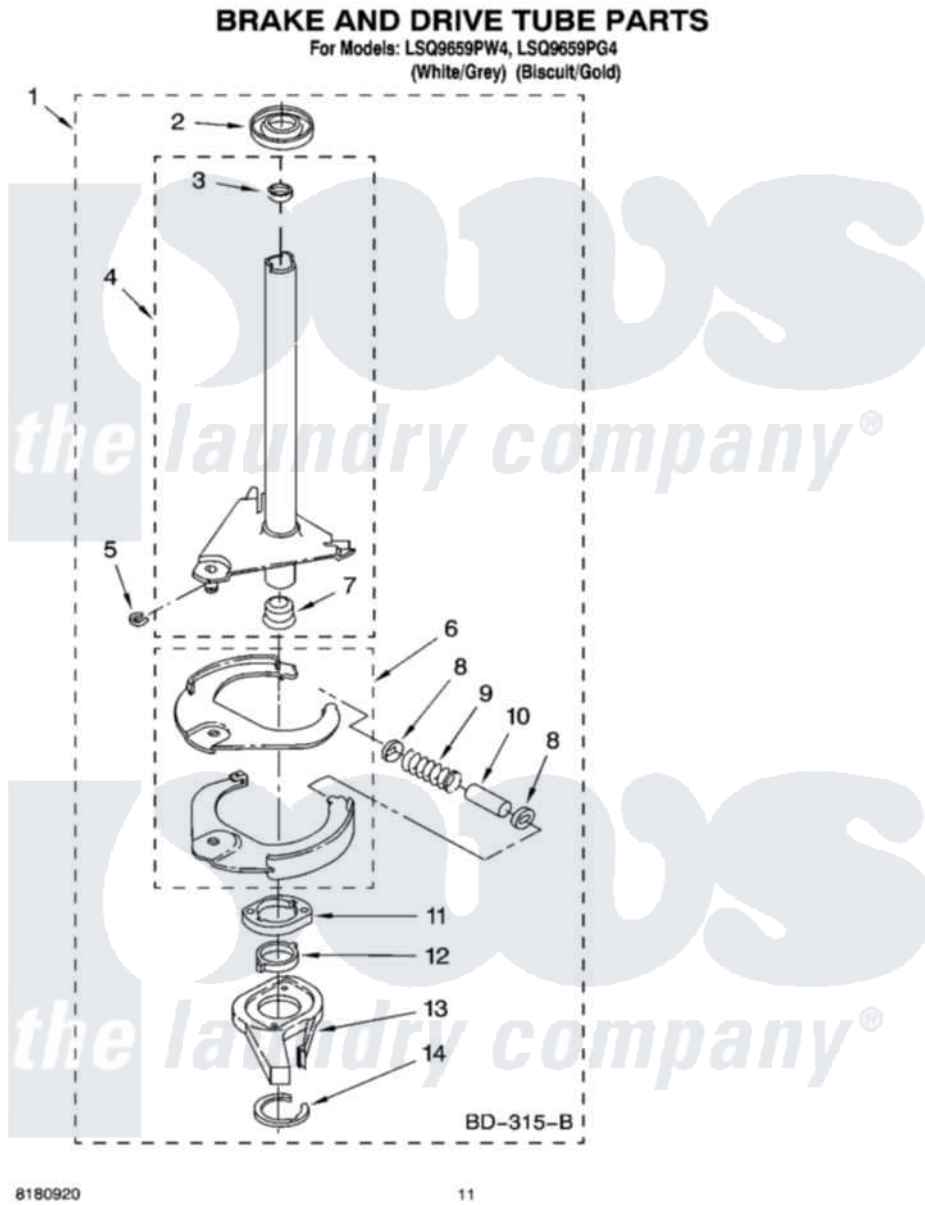

Whirlpool LSQ9659PW4 07 - BRAKE AND DRIVE TUBE PARTS

Whirlpool [Residential Whirlpool LSQ9659PW4 Washer Parts](#) Parts Diagram 07 - BRAKE AND DRIVE TUBE PARTS
Click on the part number to view part

Item	Original Part Number	Replaced By	Status	Part Description
1	388952	285792		Basketdrive
2	62658			Ring, Thrust
3	356427			Seal, Spin Pinion
4	64027	64208		Tube-Spin
5	64035	W10083190		Ring, Retaining
6	64232	285438		Shoe-Brake
7	62703	8546462		"T" Bearing, Spin Tube
8	3353956	285658		Sleeve
9	387806		Not Available	Spring, Brake
10	3355360	285658		Sleeve
11	661516	8546461		Cam, Brake Release
12	63022			Sleeve, Cam
13	64194	285790		Lining
14	90368	W10083200		Ring, Retaining
"	N/A		Not Available	FOLLOWING PARTS NOT ILLUSTRATED
"	285208			Lubricant