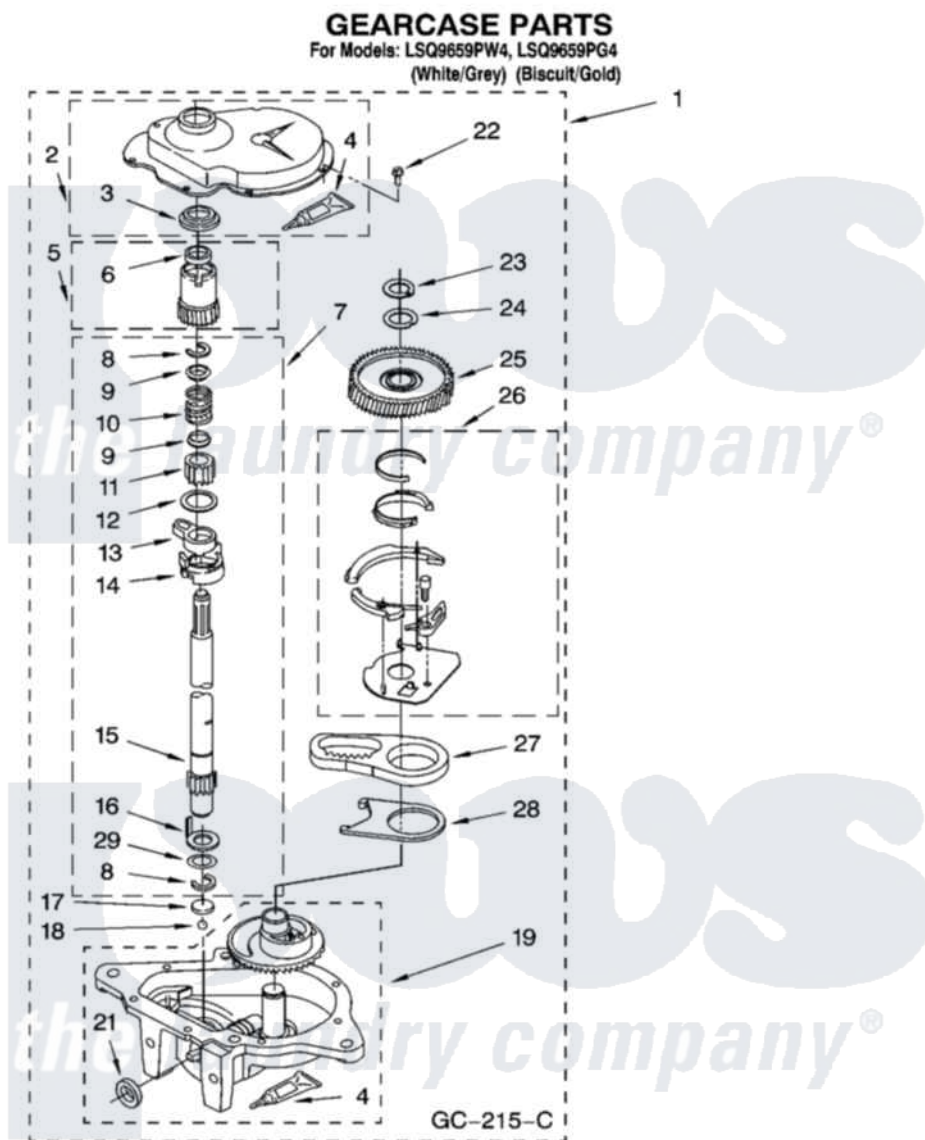

Whirlpool LSQ9659PW4 08 - GEARCASE PARTS

12

6180920

Whirlpool [Residential Whirlpool LSQ9659PW4 Washer Parts](#) Parts Diagram 08 - GEARCASE PARTS
Click on the part number to view part

Item	Original Part Number	Replaced By	Status	Part Description
1	3360630	3360629		Gearcase
2	285202			Cover, Gearcase
3	3349985			Seal, Gearcase Cover
4	285195			Sealer Sealer, Gasket
5	63320	285362		Gear and Pinion
6	356427			Seal, Spin Pinion
7	389387			Shaft, Agitator
8	90369		Not Available	Ring, Retaining (2)
9	62677			Retainer, Spring
10	62676			Spring, Agitator
11	63273	285509		Shaft, Agitator
12	62619			Washer, Agitator Gear
13	62580	285206		Cam-Agitator
14	62581	285206		Cam-Agitator
15	285509			Shaft, Agitator
16	62618			Washer, Cam Thrust

17	16018	285205	Bearing
18	85529	285205	Bearing
19	389230	285515	Gearcase
21	285352		Seal Kit, Thrust Plug
22	3351614		Screw, Gearcase Cover Mounting
23	3362552	285765	Ring-Retr
24	285735	285766	Washer Kit, Thrust
25	62570	285362	Gear and Pinon
26	388253	999516	Shelf-Glas
27	3349296	8546456	Rack, Connecting
28	62621		Actuator, Shift
29	388815		Washer, Intermediate 1 3976263 Miscellaneous Parts Bag 2 3976300 Washer, Inlet Hose 3 3366913 Clamp, Hose