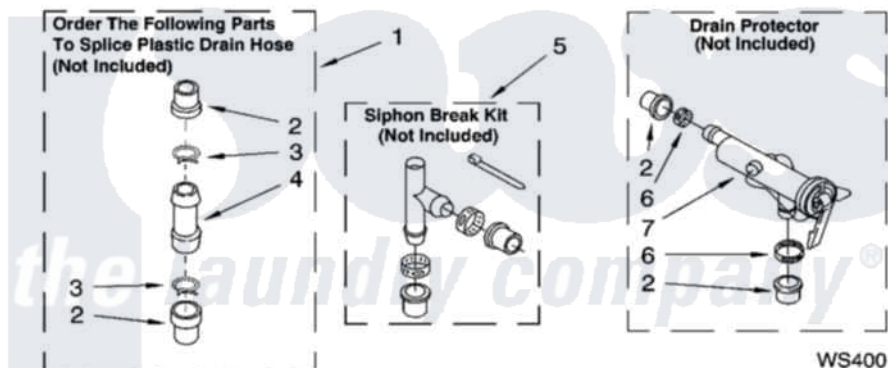

Whirlpool LSQ9659PW4 09 - WATER SYSTEM PARTS, OPTIONAL PARTS  
(NOT INCLUDED)

**WATER SYSTEM PARTS**

For Models: LSQ9659PW4, LSQ9659PG4  
(White/Grey) (Biscuit/Gold)

8180920

13

Whirlpool [Residential Whirlpool LSQ9659PW4 Washer Parts](#) Parts Diagram 09 - WATER SYSTEM PARTS,  
OPTIONAL PARTS (NOT INCLUDED)  
Click on the part number to view part

Item	Original Part Number	Replaced By	Status	Part Description
1	<a href="#">285442</a>			Water System Parts
2	<a href="#">285321</a>			Water System Parts
3	370447	<a href="#">285655</a>		Clamp, Hose
4	<a href="#">16272</a>			Connector, Straight
5	<a href="#">285320</a>			Water System Parts
6	65349	<a href="#">285655</a>		Clamp, Hose
7	<a href="#">367031</a>			Water System Parts
	<a href="#">72017</a>			Paint, Touch-Up
"	<a href="#">4392899</a>			Paint, Touch-Up
"	<a href="#">350938</a>			Paint, Pressurized Spray B
"	<a href="#">350930</a>			Paint, Pressurized Spray B
"	<a href="#">4392901</a>			Paint, Pressurized Spray
"	<a href="#">799344</a>			Paint, Touch-Up )
"	<a href="#">4392900</a>			Paint, Bulk )
"	N/A		Not Available	OIL