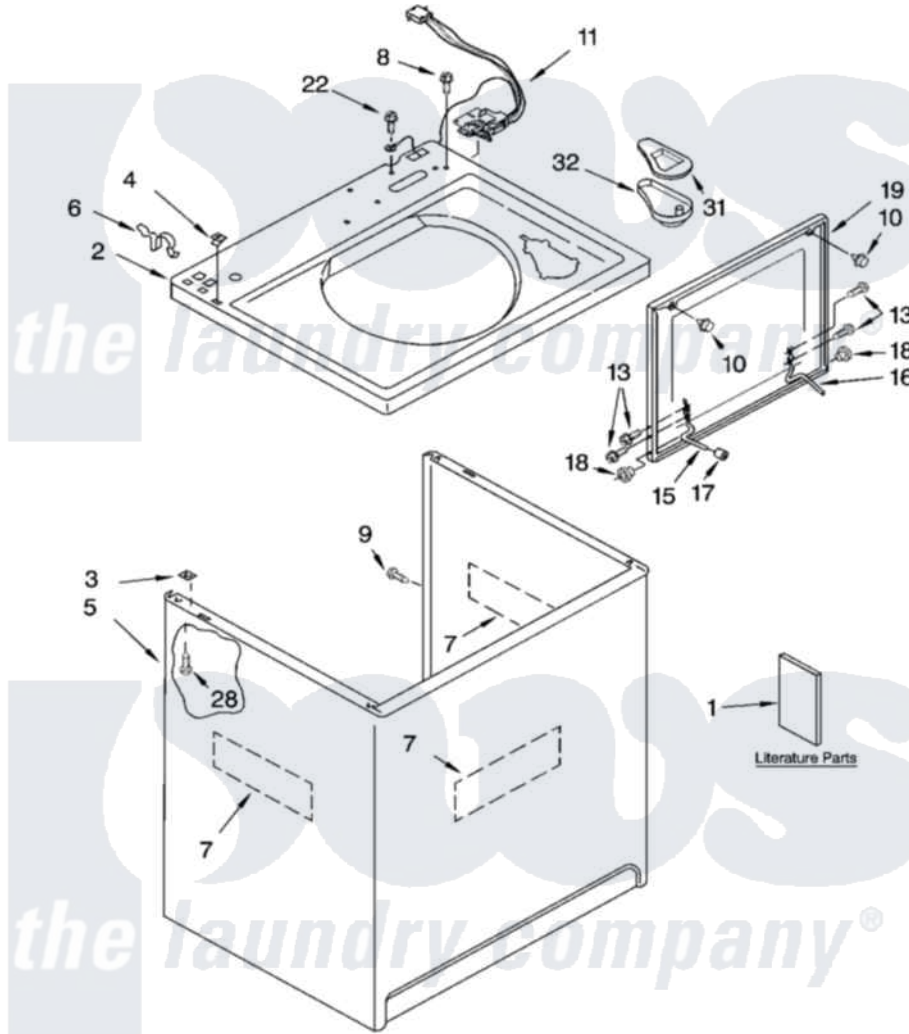

Whirlpool LSQ9660PG0 01 - TOP AND CABINET PARTS

TOP AND CABINET PARTS

For Models: LSQ9660PW0, LSQ9660PG0
(White/Grey) (Biscuit/Gold)

AUTOMATIC
WASHER

06-04 Litho in U.S.A. (dtd)

1

Part No. 8180438

[Whirlpool Residential Whirlpool LSQ9660PG0 Washer Parts](#) Parts Diagram 01 - TOP AND CABINET PARTS

[Click on the part number to view part](#)

Item	Original Part Number	Replaced By	Status	Part Description
1	3956025		Not Available	Installation Instructions
"	3955869		Not Available	Use & Care Guide
"	3955907		Not Available	Feature Sheet
"	3956920		Not Available	Energy Guide
"	8541272		Not Available	Wiring Diagram
"	N/A		Not Available	Following May Be Purchased DO-IT-YOURSELF REPAIR MANUALS
"	4313896			Do-It-Yourself Repair Manuals
2	3955792			Top
"	3955793			Top
3	62750			Spacer, Cabinet To Top (4)
4	357213			Nut, Push-In
5	63424			Cabinet
"	3954357			Cabinet
6	62780			Clip, Top And Cabinet And Rear Panel

7	3976348		Absorber, Sound
8	3400611		Screw And Washer, Lid Switch
9	3357011	308685	Side Trim)
10	9724509		Bumper, Lid
11	8054980		Switch, Lid
13	355274	W10119828	Screw, Lid Hinge Mounting
15	8055257		Hinge, Lid
16	8055256		Hinge, Lid
17	19119		Bumper, Lid Hinge
18	8319539		Bearing, Lid Hinge
19	8558398	W10193861	Lid
"	8558399	W10193862	Lid
22	3351614		Screw, Gearcase Cover Mounting
28	3390631		Screw, 10-16 X 3/8
31	3955788		Cover, Dispenser
32	8519517		Dispenser, Bleach