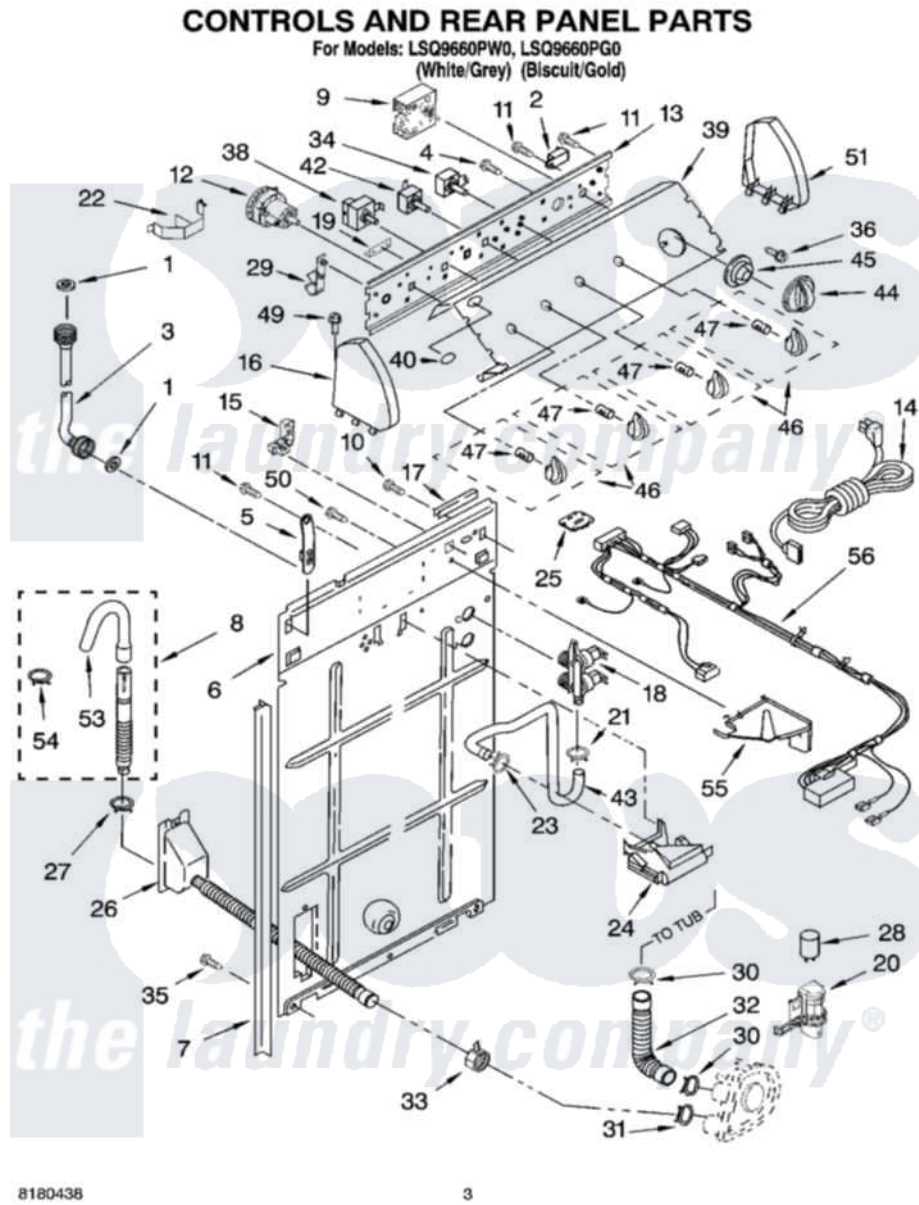

# Whirlpool LSQ9660PG0 02 - CONTROLS AND REAR PANEL PARTS

Whirlpool Residential Whirlpool LSQ9660PG0 Washer Parts Parts Diagram 02 - CONTROLS AND REAR PANEL PARTS  
Click on the part number to view part

Item	Original Part Number	Replaced By	Status	Part Description
1	3976300	<a href="#">16123</a>		Washer Inlet-Hose Miscellaneous Parts Must be Ordered Separately.
2	<a href="#">694419</a>			Mini-Buzzer
3	3949374	<a href="#">89503</a>		Hose-Inlet
"	3949375	<a href="#">89503</a>		Hose-Inlet
4	<a href="#">3400073</a>			Screw, Ground
5	8318255	<a href="#">8568314</a>		Strap, Console
6	<a href="#">3357978</a>			Panel, Rear
7	<a href="#">62747</a>			Pad, Rear Panel
8	3951609	<a href="#">285664</a>		Hose
"	661577	<a href="#">285666</a>		Hose
"	3357090	<a href="#">285702</a>		Hose
9	<a href="#">8541270</a>			Timer, Control
10	<a href="#">3351614</a>			Screw, Gearcase Cover Mounting
11	<a href="#">90767</a>			Screw, 8A X 3/8 HeX Washer Head Tapping