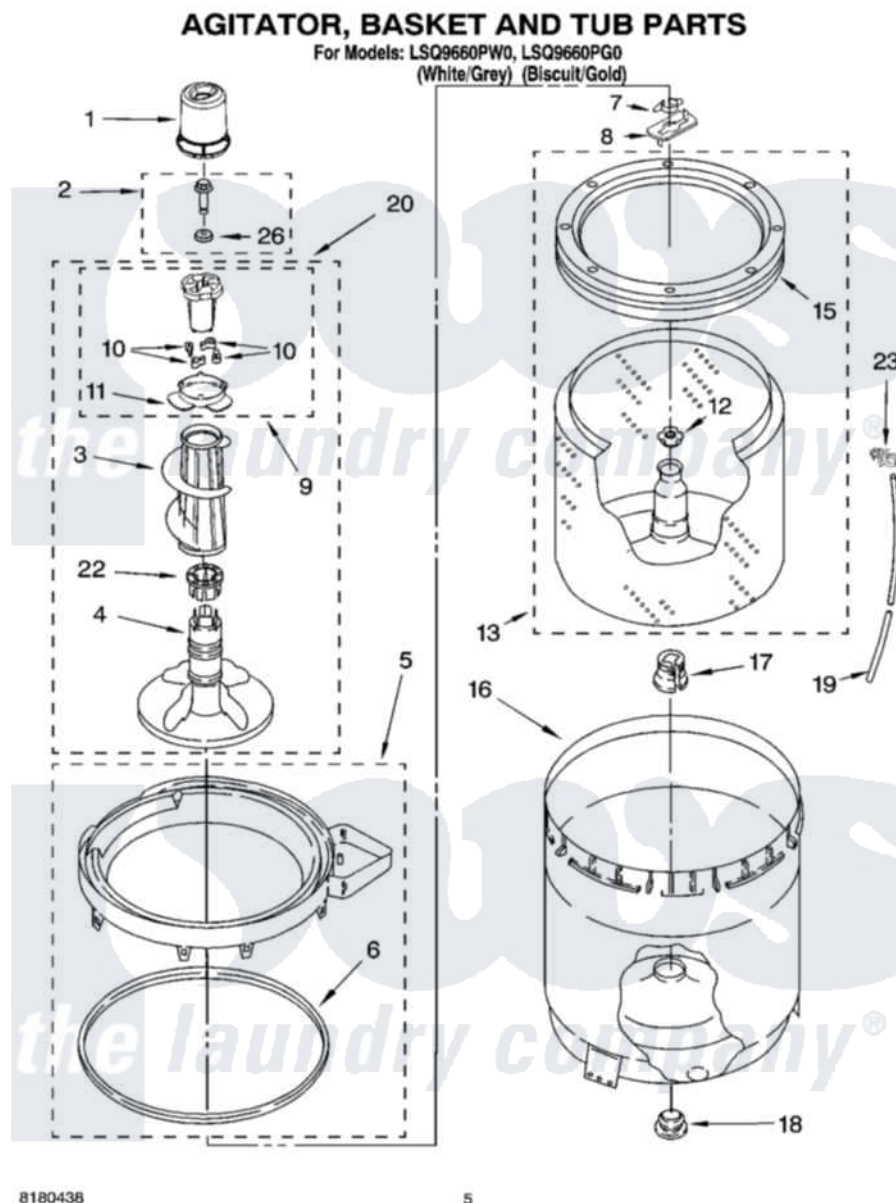

Whirlpool LSQ9660PG0 03 - AGITATOR, BASKET AND TUB PARTS

Whirlpool [Residential Whirlpool LSQ9660PG0 Washer Parts](#) Parts Diagram 03 - AGITATOR, BASKET AND TUB PARTS

[Click on the part number to view part](#)

Item	Original Part Number	Replaced By	Status	Part Description
1	8559760			Dispenser, Fabric Softener
2	358237			Screw And Washer
3	389141	3360824		Auger, Agitator
4	389386			Agitator
5	8528150	W10445870		Ring-Tub
6	3976308			Gasket, Tub Ring
7	3354845			Clip, Agitator
8	3355921	8543666		Washer, Agitator
9	3363662	285748		Cam-Agitator
10	3366877	80040		Dog-Agitator
11	3363661			Bearing, Driven Cam
12	21366			Nut, Spanner
13	8526016	W10389328		Clothes Container, Assembly
15	8519788	387240		Ring, Balance
16	63849			Strain Relief, Power Cord
17	389140			Tub Block, Basket Drive

18	383727		Gasket, Centerpodt
19	3347780	353244	Hose, Pressure Switch
20	3347674	285727	Agitator
22	3350389	285587	Washer
23	2219077		Clip, Pressure Switch Hose
26	3949550		Washer