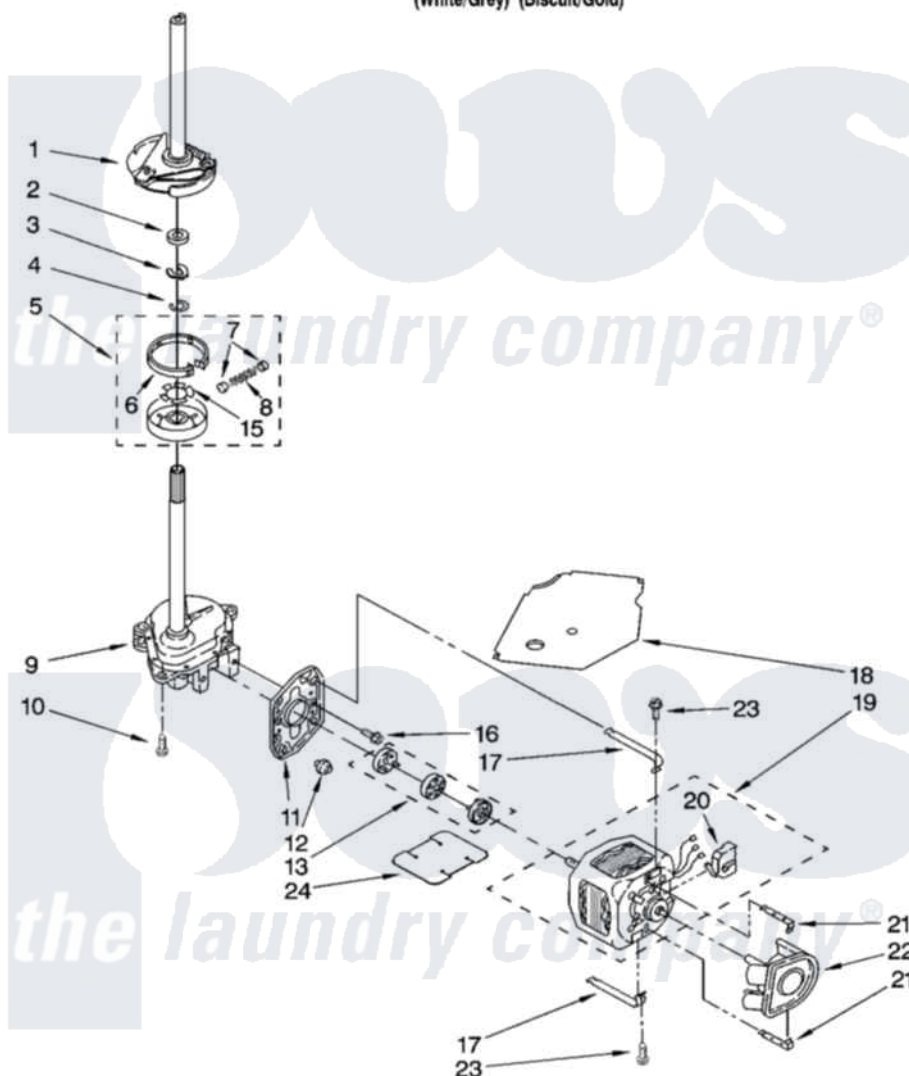

# Whirlpool LSQ9660PG0 04 - BRAKE, CLUTCH, GEARCASE, MOTOR AND PUMP PARTS

## BRAKE, CLUTCH, GEARCASE, MOTOR AND PUMP PARTS

For Models: LSQ9660PW0, LSQ9660PG0  
(White/Grey) (Biscuit/Gold)

8180438

7

Whirlpool [Residential Whirlpool LSQ9660PG0 Washer Parts](#) Parts Diagram 04 - BRAKE, CLUTCH, GEARCASE, MOTOR AND PUMP PARTS  
Click on the part number to view part

Item	Original Part Number	Replaced By	Status	Part Description
1	388952	<a href="#">285792</a>		Basketdrive
2	<a href="#">63292</a>			Washer, Spin Tube Thrust
3	62697	<a href="#">W10080230</a>		Ring, Spin Tube Support
4	63283	<a href="#">285353</a>		Ring
5	3951311	<a href="#">285785</a>		Clutch
6	3951308	<a href="#">285790</a>		Lining
7	<a href="#">62646</a>			Cap, Clutch Spring
8	<a href="#">3946792</a>			Spring And Damper Assembly
9	3360630	<a href="#">3360629</a>		Gearcase
10	3357334	<a href="#">3400516</a>		Screw Anti-Rattle
11	<a href="#">62611</a>			Plate, Motor Mount To Gearcase
12	<a href="#">62691</a>			Grommet, Motor
13	285753	<a href="#">285753A</a>		Coupling
15	<a href="#">3355454</a>			Clip, Main Drive

16	<a href="#">3400516</a>		Screw Anti-Rattle
17	3349637	<a href="#">W10086010</a>	Retainer, Motor
18	<a href="#">3362089</a>		Shield, Tub To Motor
19	<a href="#">8529935</a>		Motor, Main Drive
20	<a href="#">8529896</a>		Switch, Main Drive Motor
21	<a href="#">8546127</a>		Retainer, Pump
22	<a href="#">3363394</a>		Pump
23	3387485	<a href="#">273556</a>	Screw, 10-16 X 5/8
24	<a href="#">3946532</a>		Shield, Motor