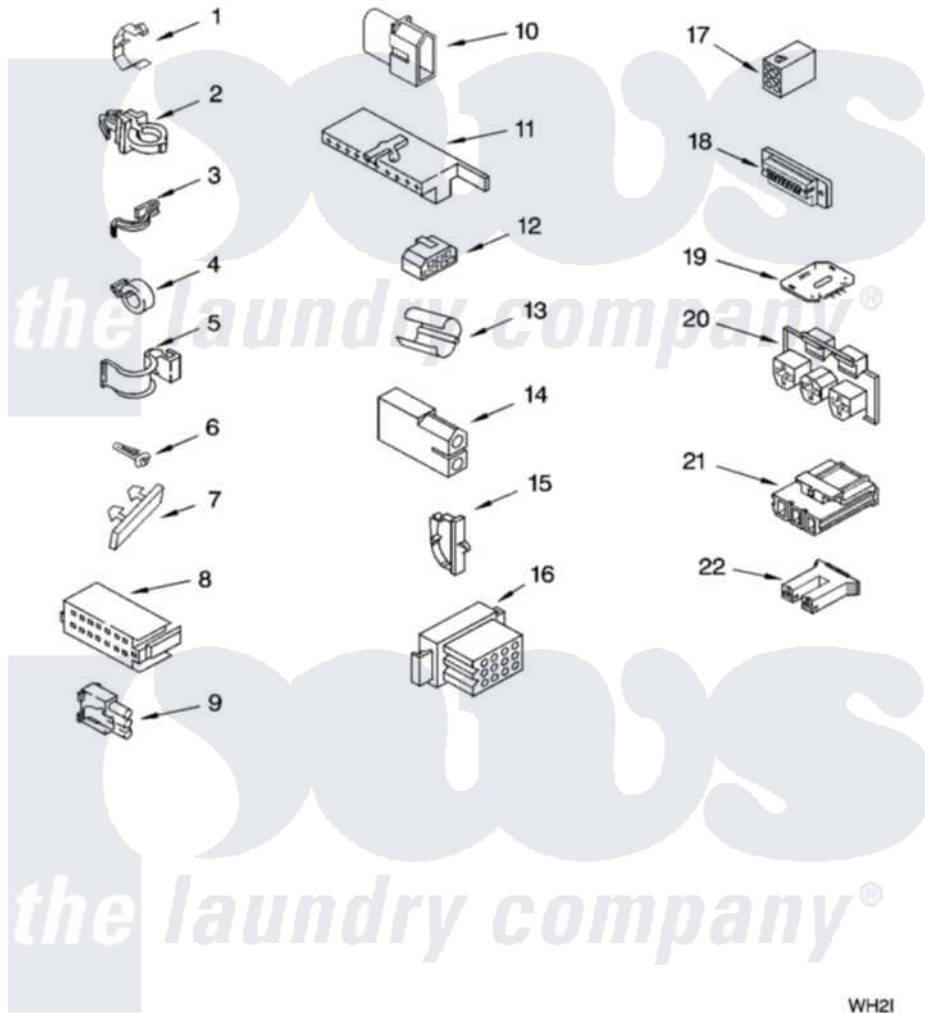

Whirlpool LSQ9660PG0 06 - WIRING HARNESS PARTS

WIRING HARNESS PARTS

For Models: LSQ9660PWD, LSQ9660PG0
(White/Grey) (Biscuit/Gold)

WH2I

8180438

9

Whirlpool [Residential Whirlpool LSQ9660PG0 Washer Parts](#) Parts Diagram 06 - WIRING HARNESS PARTS
Click on the part number to view part

Item	Original Part Number	Replaced By	Status	Part Description
1	3349557			Retainer, Harness
2	388498		Not Available	Clip, Harness
3	3347812	8528351		Clip
4	3352501	8559320		Restraint, Hose
5	90016			Clip, Pressure Switch Hose
6	3390496	8281256		Clip, Harness
7	389379			Retainer, Side To Feature Panel
8	3948614			Disconnect Block
"	352089			Timer, Block Disconnect
9	62889			Receptacle, Terminal
10	353424			Plug, Terminal
11	62505			Block, Disconnect
12	3347243			Block, Disconnect
13	63523			Harness, Protector
14	717252			Receptacle, Terminal
15	3352944			Clip, Harness

16	3390423	Not Available	Block, Disconnect (12-Way) (Timer) (Use Term. 94613)
17	3347730	Not Available	Receptacle, (6-Way) (Use Term. 94613)
18	3349494		Connector, Etc
19	3407125	3955728	Control, Etc
20	3948617	2172937	Connector
21	3360056		Connector
22	3354925		Block, Connector
"	3354926		Block, Connector