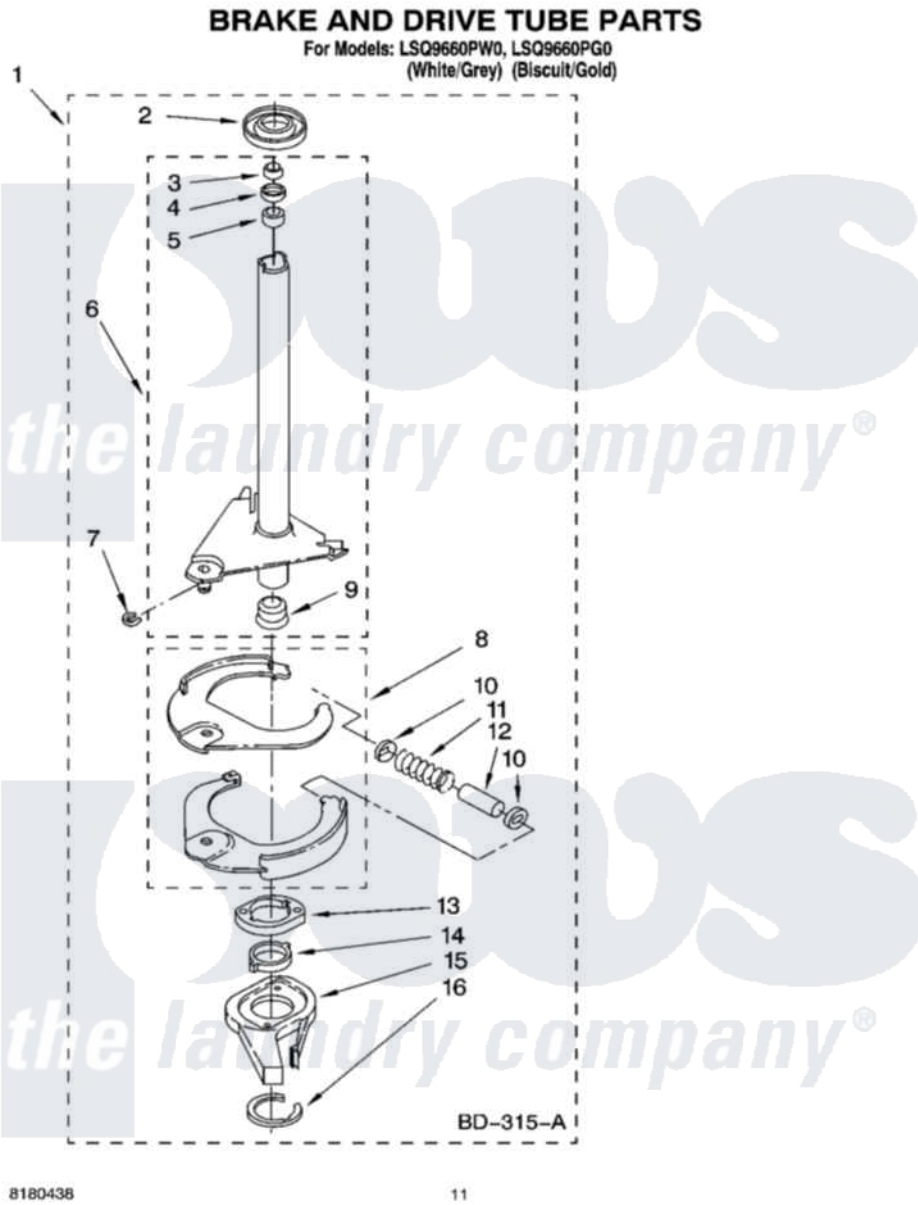

Whirlpool LSQ9660PG0 07 - BRAKE AND DRIVE TUBE PARTS

8180438

11

Whirlpool Residential Whirlpool LSQ9660PG0 Washer Parts Parts Diagram 07 - BRAKE AND DRIVE TUBE PARTS
Click on the part number to view part

Item	Original Part Number	Replaced By	Status	Part Description
1	388952	285792		Basketdrive
2	62658			Ring, Thrust
3	91939			Seal, Shaft
4	356427			Seal, Spin Pinion
5	356937			Spacer, Drive Tube
6	64027	64208		Tube-Spin
7	64035	W10083190		Ring, Retaining
8	64232	285438		Shoe-Brake
9	62703	8546462		"T" Bearing, Spin Tube
10	62648	285658		Sleeve
11	387806		Not Available	Spring, Brake
12	62909	285658		Sleeve
13	63023	8546461		Cam, Brake Release
14	63022			Sleeve, Cam
15	64194	285790		Lining
16	90368	W10083200		Ring, Retaining

" N/A

Not Available

FOLLOWING PARTS NOT
ILLUSTRATED

" [285208](#)

Lubricant