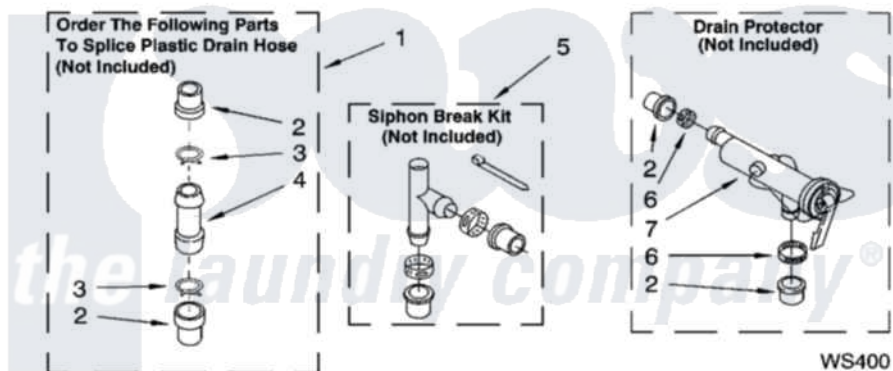

Whirlpool LSQ9660PG0 09 - WATER SYSTEM PARTS, MISCELLANEOUS PARTS, OPTIONAL PARTS (NOT INCLUDED)

WATER SYSTEM PARTS

For Models: LSQ9660PW0, LSQ9660PG0
(White/Grey) (Biscuit/Gold)

8180438

13

Whirlpool [Residential Whirlpool LSQ9660PG0 Washer Parts](#) Parts Diagram 09 - WATER SYSTEM PARTS, MISCELLANEOUS PARTS, OPTIONAL PARTS (NOT INCLUDED)

[Click on the part number to view part](#)

Item	Original Part Number	Replaced By	Status	Part Description
1	285442			Water System Parts
2	285321			Water System Parts
3	370447	285655		Clamp, Hose
4	16272			Connector, Straight
5	285320			Water System Parts
6	65349	285655		Clamp, Hose
7	367031			Water System Parts
1	3976263	285654		Parts-Misc
2	3976300	16123		Washer Inlet-Hose Miscellaneous Parts Must be Ordered Separately.
3	3366912	356138		Clamp, Hose
4	3359452			Nut, Lock
5	389102	W10001130		Foot, Leveling
6	3366913	3357331		Clamp, Drain