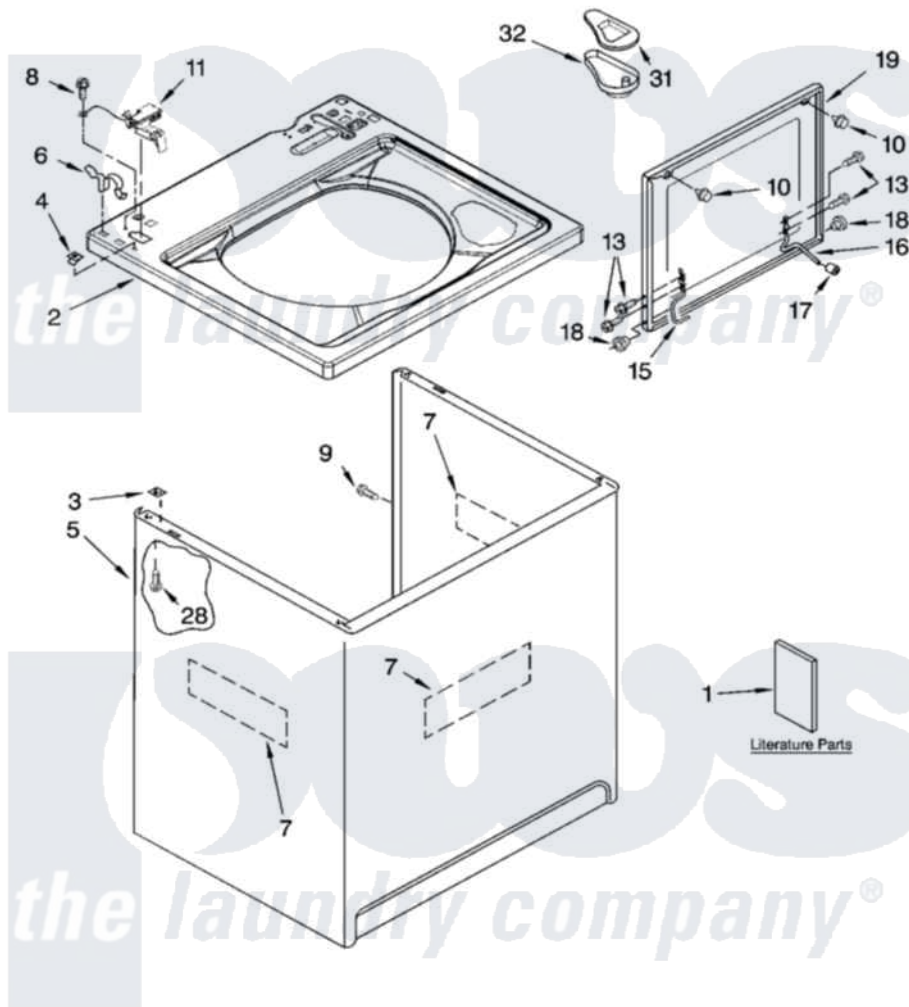

Whirlpool LSQ9660PG1 01 - TOP AND CABINET PARTS

TOP AND CABINET PARTS

For Models: LSQ9660PW1, LSQ9660PG1
(White/Grey) (Biscuit/Gold)

AUTOMATIC
WASHER

8-04 Litho in U.S.A. (dtd)

1

Part No. 8180518

[Whirlpool Residential Whirlpool LSQ9660PG1 Washer Parts](#) Parts Diagram 01 - TOP AND CABINET PARTS

[Click on the part number to view part](#)

Item	Original Part Number	Replaced By	Status	Part Description
1	3956025		Not Available	Installation Instructions
"	3955869		Not Available	Use & Care Guide
"	3955907		Not Available	Feature Sheet
"	3956920		Not Available	Energy Guide
"	8541272		Not Available	Wiring Diagram
"	N/A		Not Available	Following May Be Purchased DO-IT-YOURSELF REPAIR MANUALS
"	4313896			Do-It-Yourself Repair Manuals
2	8543451	8543447		Top
"	8543452	8543448		Top
3	62750			Spacer, Cabinet To Top (4)
4	357213			Nut, Push-In
5	63424			Cabinet
"	3954357			Cabinet
6	62780			Clip, Top And Cabinet And Rear Panel

7	3976348		Absorber, Sound
8	3351614		Screw, Gearcase Cover Mounting
9	3357011	308685	Side Trim)
10	9724509		Bumper, Lid
11	8318084		Switch, Lid
13	355274	W10119828	Screw, Lid Hinge Mounting
15	8559336	W10225136	Hinge 7 Pad Assembly
16	54583		Hinge, Lid
17	19119		Bumper, Lid Hinge
18	8319539		Bearing, Lid Hinge
19	8558398	W10193861	Lid
"	8558399	W10193862	Lid
28	3390631		Screw, 10-16 X 3/8
31	3955788		Cover, Dispenser
32	8519517		Dispenser, Bleach