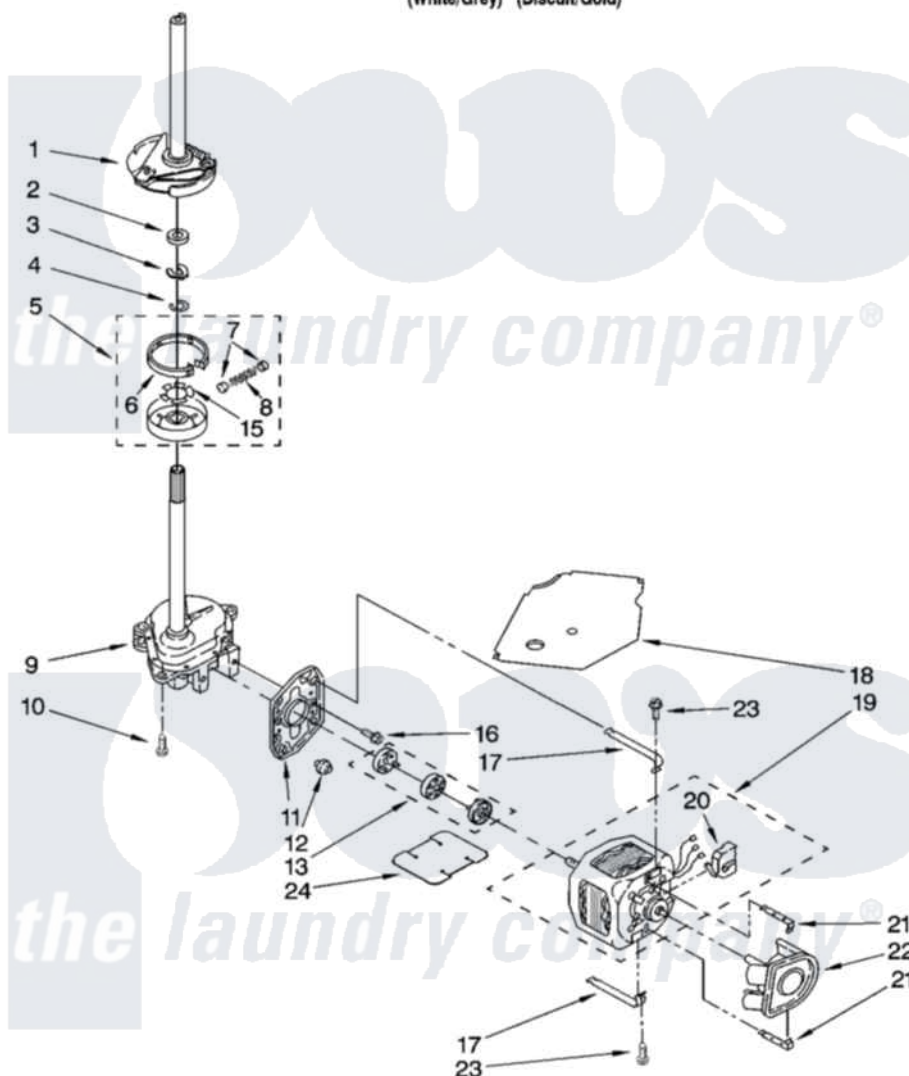

Whirlpool LSQ9660PG1 04 - BRAKE, CLUTCH, GEARCASE, MOTOR AND PUMP PARTS

BRAKE, CLUTCH, GEARCASE, MOTOR AND PUMP PARTS

For Models: LSQ9660PW1, LSQ9660PG1
(White/Grey) (Biscuit/Gold)

8180518

7

Whirlpool [Residential Whirlpool LSQ9660PG1 Washer Parts](#) Parts Diagram 04 - BRAKE, CLUTCH, GEARCASE, MOTOR AND PUMP PARTS
Click on the part number to view part

Item	Original Part Number	Replaced By	Status	Part Description
1	388952	285792		Basketdrive
2	63292			Washer, Spin Tube Thrust
3	62697	W10080230		Ring, Spin Tube Support
4	63283	285353		Ring
5	3951311	285785		Clutch
6	3951308	285790		Lining
7	62646			Cap, Clutch Spring
8	3946792			Spring And Damper Assembly
9	3360630	3360629		Gearcase
10	3357334	3400516		Screw Anti-Rattle
11	62611			Plate, Motor Mount To Gearcase
12	62691			Grommet, Motor
13	285753	285753A		Coupling
15	3355454			Clip, Main Drive

16	3400516		Screw Anti-Rattle
17	3349637	W10086010	Retainer, Motor
18	3362089		Shield, Tub To Motor
19	8529935		Motor, Main Drive
20	8529896		Switch, Main Drive Motor
21	8546127		Retainer, Pump
22	3363394		Pump
23	3387485	273556	Screw, 10-16 X 5/8
24	3946532		Shield, Motor