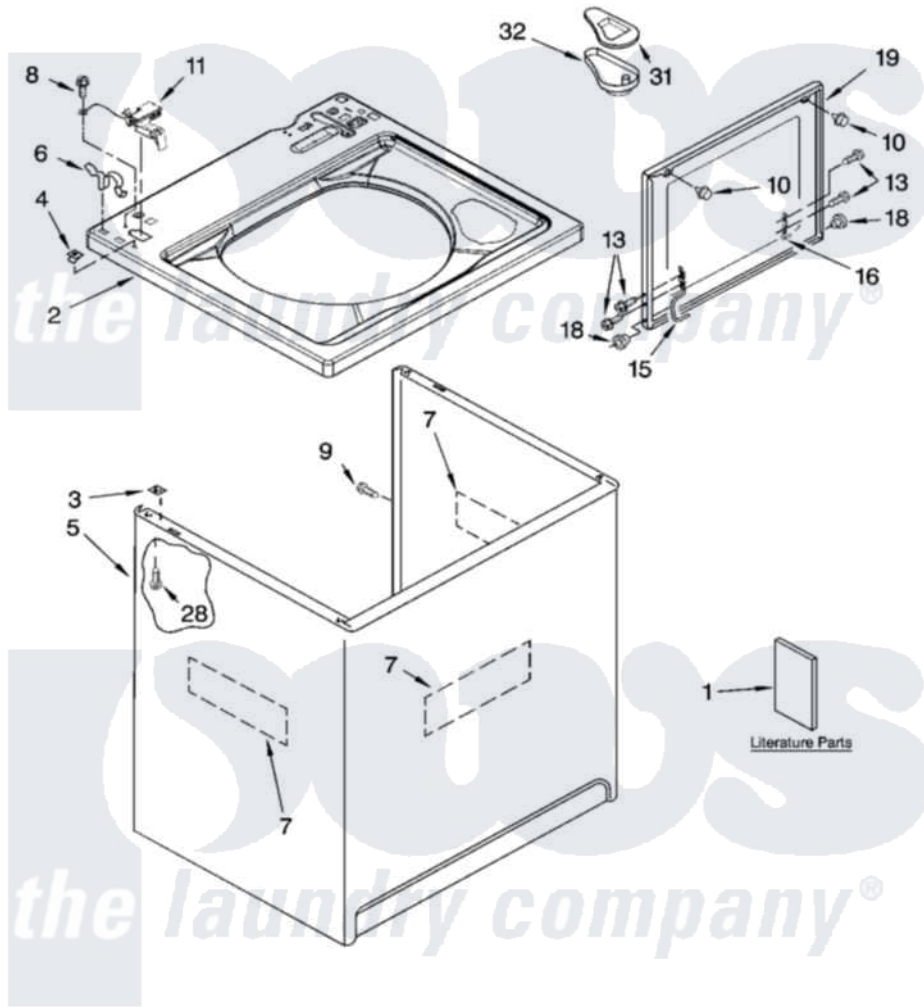

Whirlpool LSQ9660PG2 01 - TOP AND CABINET PARTS

TOP AND CABINET PARTS

For Models: LSQ9660PW2, LSQ9660PG2
(White/Grey) (Biscuit/Gold)

AUTOMATIC
WASHER

12-04 Litho in U.S.A. (dtd)

1

Part No. 8180590

[Whirlpool Residential Whirlpool LSQ9660PG2 Washer Parts](#) Parts Diagram 01 - TOP AND CABINET PARTS

[Click on the part number to view part](#)

Item	Original Part Number	Replaced By	Status	Part Description
1	3956025		Not Available	Installation Instructions
"	3955869		Not Available	Use & Care Guide
"	3955907		Not Available	Feature Sheet
"	3956929		Not Available	Energy Guide
"	8566206		Not Available	Wiring Diagram
"	N/A		Not Available	Following May Be Purchased DO-IT-YOURSELF REPAIR MANUALS
"	4313896			Do-It-Yourself Repair Manuals
2	8543451	8543447		Top
"	8543452	8543448		Top
3	62750			Spacer, Cabinet To Top (4)
4	357213			Nut, Push-In
5	63424			Cabinet
"	3954357			Cabinet
6	62780			Clip, Top And Cabinet And Rear Panel

7	3976348		Absorber, Sound
8	3351614		Screw, Gearcase Cover Mounting
9	3357011	308685	Side Trim)
10	9724509		Bumper, Lid
11	8318084		Switch, Lid
13	355274	W10119828	Screw, Lid Hinge Mounting
15	8559336	W10225136	Hinge 7 Pad Assembly
16	91770		Hinge, Lid
18	8319539		Bearing, Lid Hinge
19	8558398	W10193861	Lid
"	8558399	W10193862	Lid
28	3390631		Screw, 10-16 X 3/8
31	3955788		Cover, Dispenser
32	8519517		Dispenser, Bleach