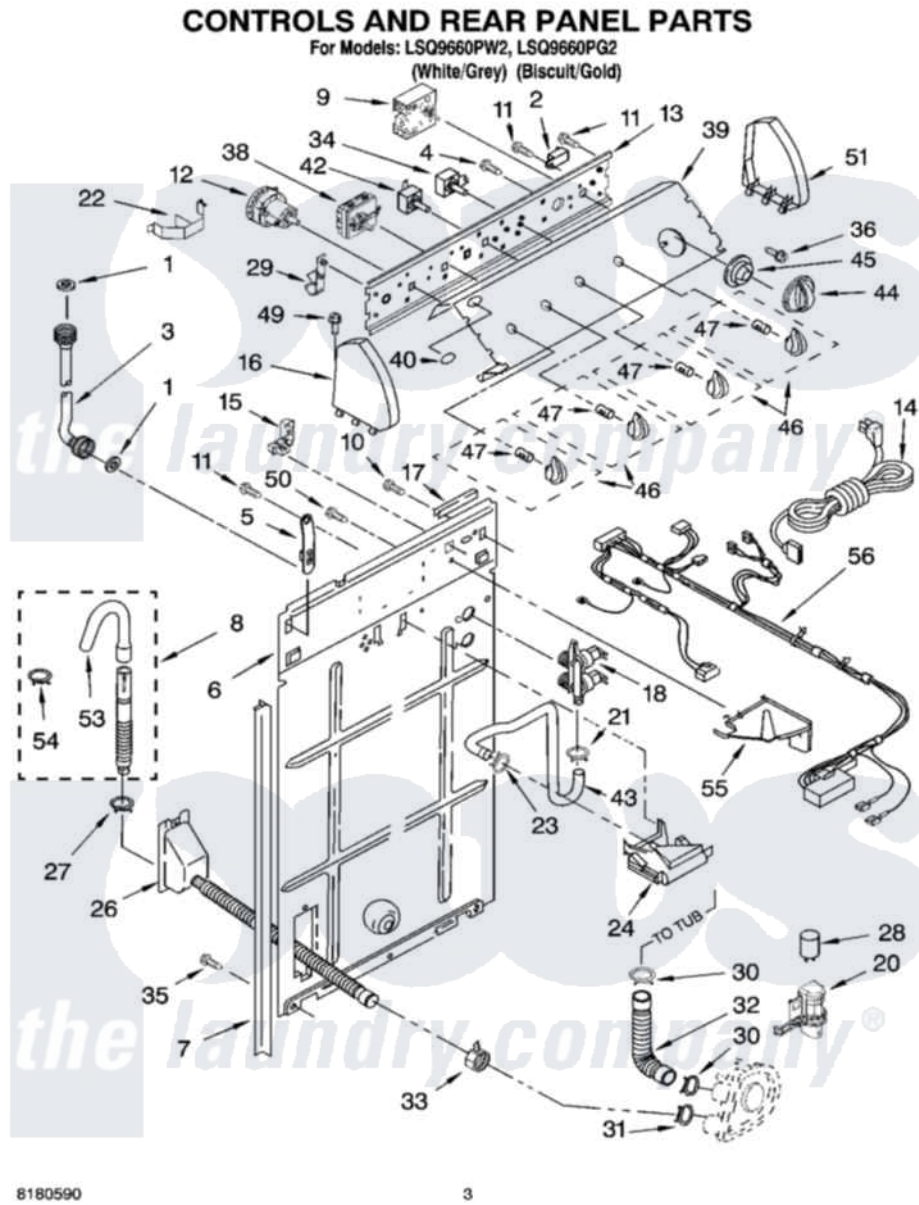

Whirlpool LSQ9660PG2 02 - CONTROLS AND REAR PANEL PARTS

Whirlpool Residential Whirlpool LSQ9660PG2 Washer Parts Parts Diagram 02 - CONTROLS AND REAR PANEL PARTS
Click on the part number to view part

Item	Original Part Number	Replaced By	Status	Part Description
1	3976300	16123		Washer Inlet-Hose Miscellaneous Parts Must be Ordered Separately.
2	694419			Mini-Buzzer
3	8571377	89503		Hose-Inlet
"	8571378	89503		Hose-Inlet
4	3400073			Screw, Ground
5	8318255	8568314		Strap, Console
6	3357978			Panel, Rear
7	62747			Pad, Rear Panel
8	3951609	285664		Hose
"	661577	285666		Hose
"	3357090	285702		Hose
9	8541270			Timer, Control
10	3351614			Screw, Gearcase Cover Mounting
11	90767			Screw, 8A X 3/8 HeX Washer Head Tapping