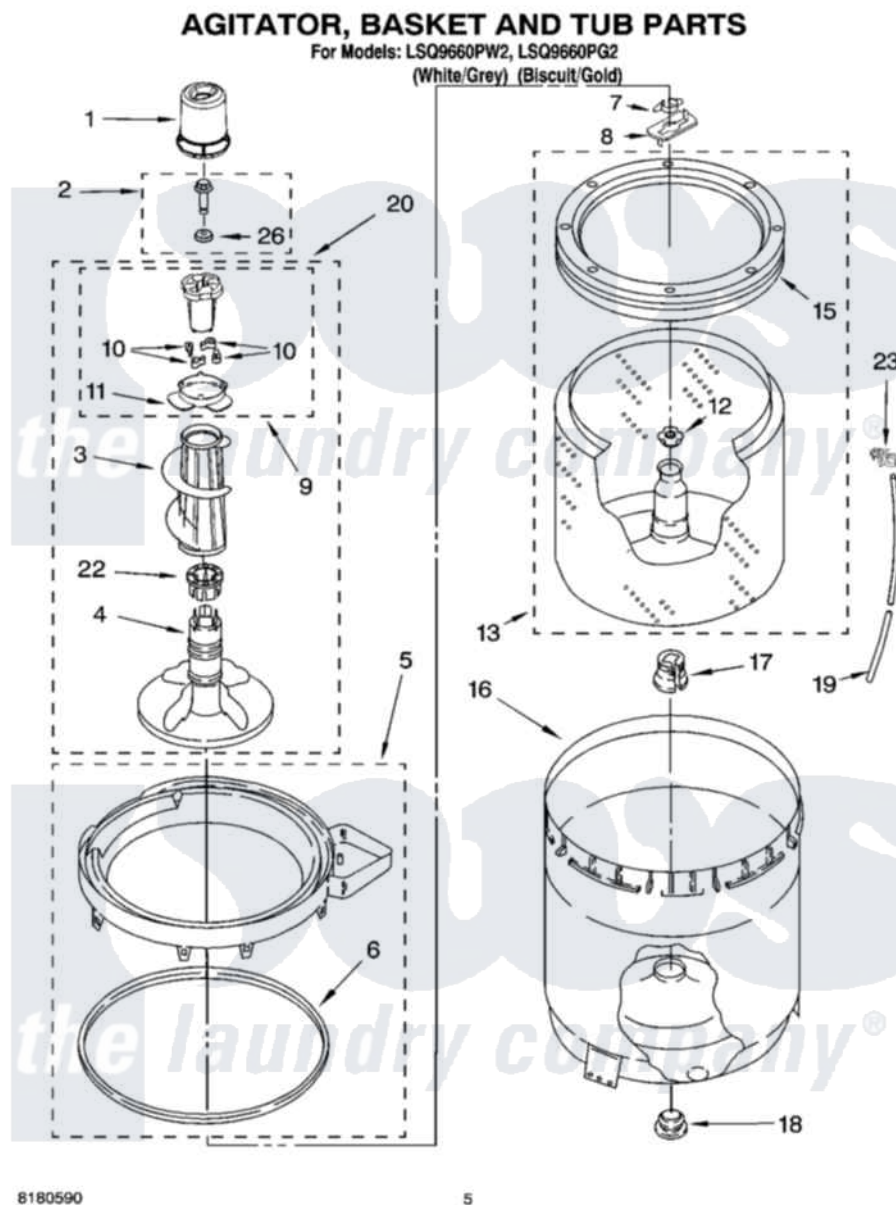

Whirlpool LSQ9660PG2 03 - AGITATOR, BASKET AND TUB PARTS

Whirlpool Residential Whirlpool LSQ9660PG2 Washer Parts Parts Diagram 03 - AGITATOR, BASKET AND TUB PARTS

[Click on the part number to view part](#)

Item	Original Part Number	Replaced By	Status	Part Description
1	8559760			Dispenser, Fabric Softener
2	358237			Screw And Washer
3	389141	3360824		Auger, Agitator
4	389386			Agitator
5	8528150	W10445870		Ring-Tub
6	3976308			Gasket, Tub Ring
7	3354845			Clip, Agitator
8	3355921	8543666		Washer, Agitator
9	3363662	285748		Cam-Agitator
10	3366877	80040		Dog-Agitator
11	3363661			Bearing, Driven Cam
12	21366			Nut, Spanner
13	8526016	W10389328		Clothes Container, Assembly
15	8519788	387240		Ring, Balance
16	63849			Strain Relief, Power Cord
17	389140			Tub Block, Basket Drive

18	383727		Gasket, Centerpodt
19	3347780	353244	Hose, Pressure Switch
20	3347674	285727	Agitator
22	3350389	285587	Washer
23	2219077		Clip, Pressure Switch Hose
26	3949550		Washer