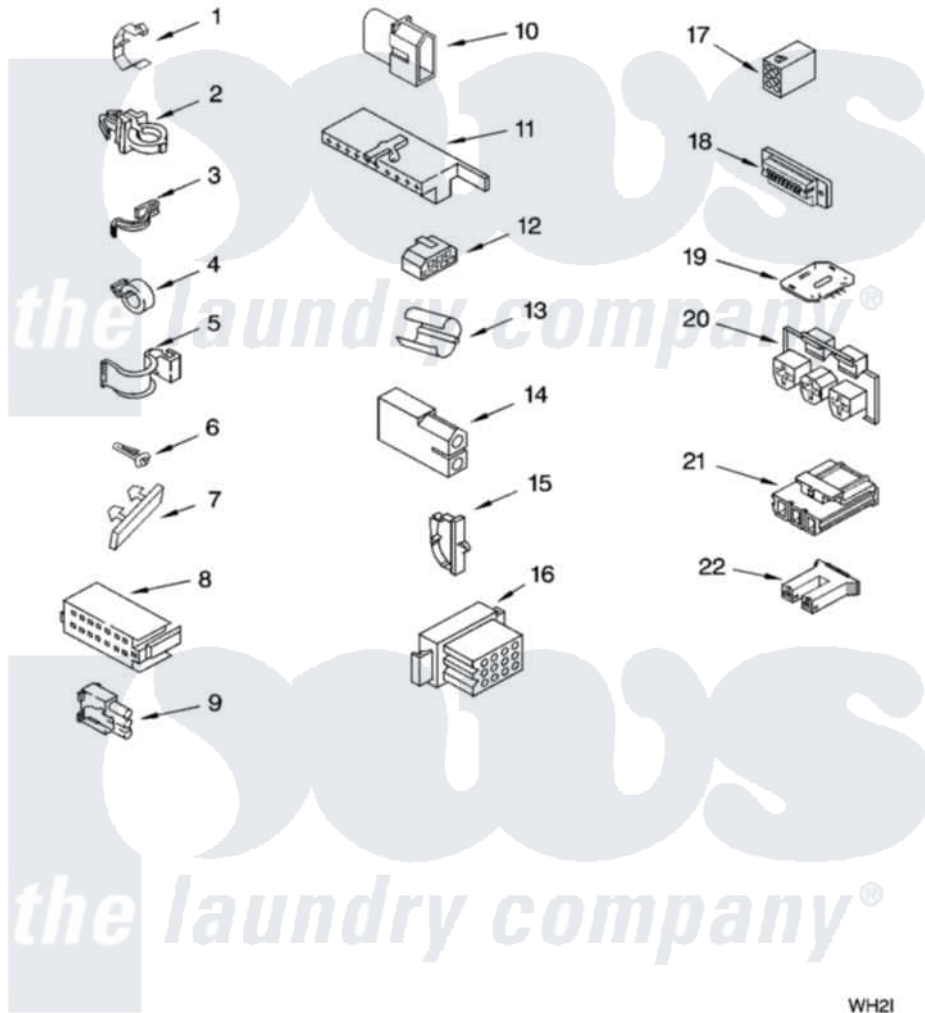

Whirlpool LSQ9660PG2 06 - WIRING HARNESS PARTS

WIRING HARNESS PARTS

For Models: LSQ9660PW2, LSQ9660PG2
(White/Grey) (Biscuit/Gold)

WH2I

8180590

9

Whirlpool [Residential Whirlpool LSQ9660PG2 Washer Parts](#) Parts Diagram 06 - WIRING HARNESS PARTS
Click on the part number to view part

Item	Original Part Number	Replaced By	Status	Part Description
1	3349557			Retainer, Harness
2	388498		Not Available	Clip, Harness
3	3347812	8528351		Clip
4	3352501	8559320		Restraint, Hose
5	90016			Clip, Pressure Switch Hose
6	3390496	8281256		Clip, Harness
7	389379			Retainer, Side To Feature Panel
8	3948614			Disconnect Block
"	352089			Timer, Block Disconnect
9	62889			Receptacle, Terminal
10	353424			Plug, Terminal
11	62505			Block, Disconnect
12	3347243			Block, Disconnect
13	63523			Harness, Protector
14	717252			Receptacle, Terminal
15	3352944			Clip, Harness

16	3390423	Not Available	Block, Disconnect (12-Way) (Timer) (Use Term. 94613)
17	3347730	Not Available	Receptacle, (6-Way) (Use Term. 94613)
18	3349494		Connector, Etc
19	3407125	3955728	Control, Etc
20	3948617	2172937	Connector
21	3360056		Connector
22	3354925		Block, Connector
"	3354926		Block, Connector