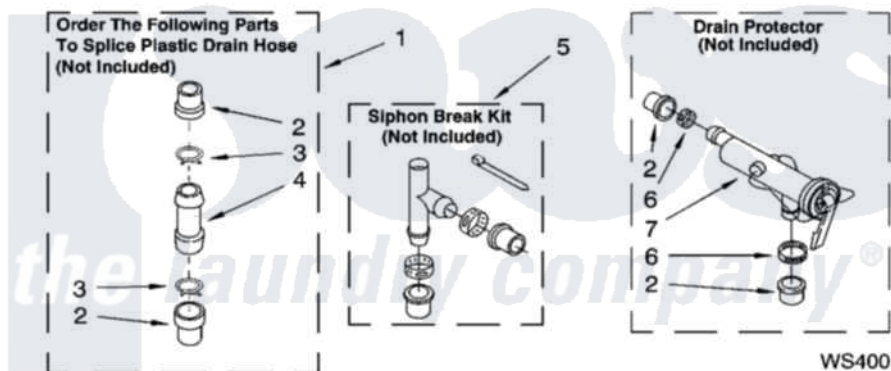

Whirlpool LSQ9660PG2 09 - WATER SYSTEM PARTS, MISCELLANEOUS PARTS, OPTIONAL PARTS (NOT INCLUDED)

WATER SYSTEM PARTS

For Models: LSQ9660PW2, LSQ9660PG2
(White/Grey) (Biscuit/Gold)

8180590

13

Whirlpool [Residential Whirlpool LSQ9660PG2 Washer Parts](#) Parts Diagram 09 - WATER SYSTEM PARTS, MISCELLANEOUS PARTS, OPTIONAL PARTS (NOT INCLUDED)

[Click on the part number to view part](#)

Item	Original Part Number	Replaced By	Status	Part Description
1	285442			Water System Parts
2	285321			Water System Parts
3	370447	285655		Clamp, Hose
4	16272			Connector, Straight
5	285320			Water System Parts
6	65349	285655		Clamp, Hose
7	367031			Water System Parts
1	3976263	285654		Parts-Misc
2	3976300	16123		Washer Inlet-Hose Miscellaneous Parts Must be Ordered Separately.
3	3366912	356138		Clamp, Hose
4	3359452			Nut, Lock
5	389102	W10001130		Foot, Leveling
6	3366913	3357331		Clamp, Drain