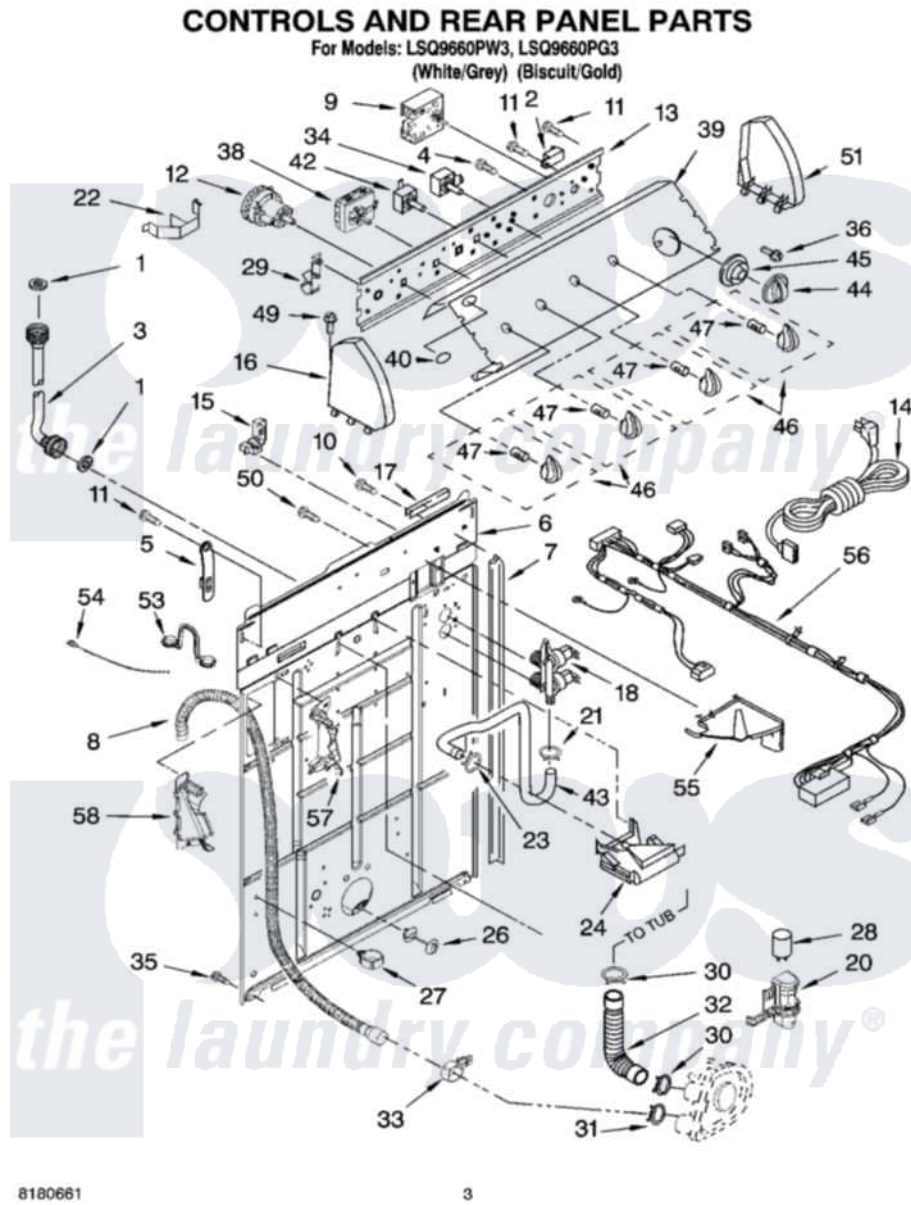

Whirlpool LSQ9660PG3 02 - CONTROLS AND REAR PANEL PARTS

Whirlpool Residential Whirlpool LSQ9660PG3 Washer Parts Parts Diagram 02 - CONTROLS AND REAR PANEL PARTS
Click on the part number to view part

Item	Original Part Number	Replaced By	Status	Part Description
1	3976300	16123		Washer Inlet-Hose Miscellaneous Parts Must be Ordered Separately.
2	694419			Mini-Buzzer
3	8571377	89503		Hose-Inlet
"	8571378	89503		Hose-Inlet
4	3400073			Screw, Ground
5	8568314			Strap, Console
6	8318015			Panel, Rear
7	62747			Pad, Rear Panel
8	8559373	W10096921		Drain Hose Assembly
9	8541270			Timer, Control
10	3351614			Screw, Gearcase Cover Mounting
11	90767			Screw, 8A X 3/8 HeX Washer Head Tapping
12	3366845	W10339326		Switch-WL
13	8544893			Bracket, Control