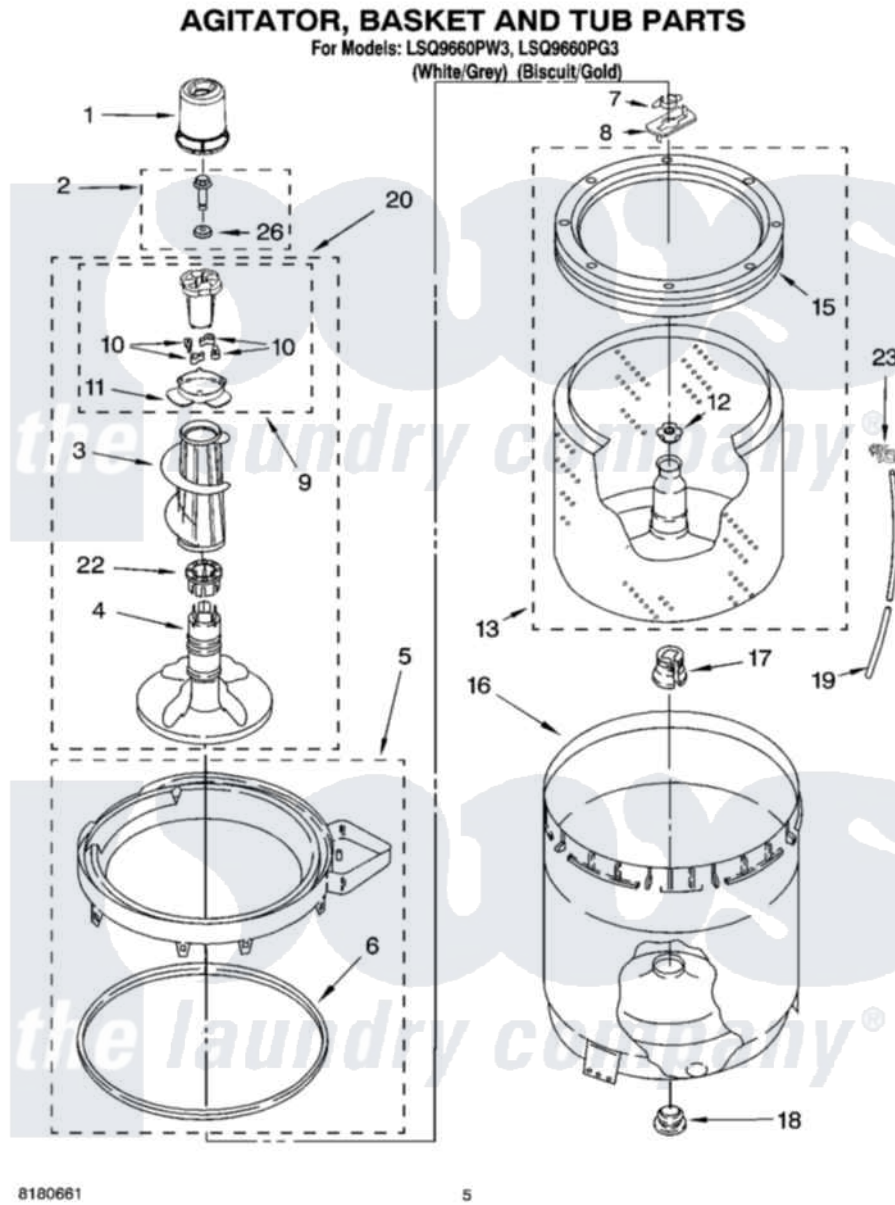

Whirlpool LSQ9660PG3 03 - AGITATOR, BASKET AND TUB PARTS

Whirlpool Residential Whirlpool LSQ9660PG3 Washer Parts Parts Diagram 03 - AGITATOR, BASKET AND TUB PARTS

[Click on the part number to view part](#)

Item	Original Part Number	Replaced By	Status	Part Description
1	8559760			Dispenser, Fabric Softener
2	358237			Screw And Washer
3	389141	3360824		Auger, Agitator
4	389386			Agitator
5	8528150	W10445870		Ring-Tub
6	3976308			Gasket, Tub Ring
7	3354845			Clip, Agitator
8	3355921	8543666		Washer, Agitator
9	3363662	285748		Cam-Agitator
10	3366877	80040		Dog-Agitator
11	3363661			Bearing, Driven Cam
12	21366			Nut, Spanner
13	8526016	W10389328		Clothes Container, Assembly
15	8519788	387240		Ring, Balance
16	63849			Strain Relief, Power Cord
17	389140			Tub Block, Basket Drive

18	383727		Gasket, Centerpodt
19	3347780	353244	Hose, Pressure Switch
20	3347674	285727	Agitator
22	3350389	285587	Washer
23	2219077		Clip, Pressure Switch Hose
26	3949550		Washer