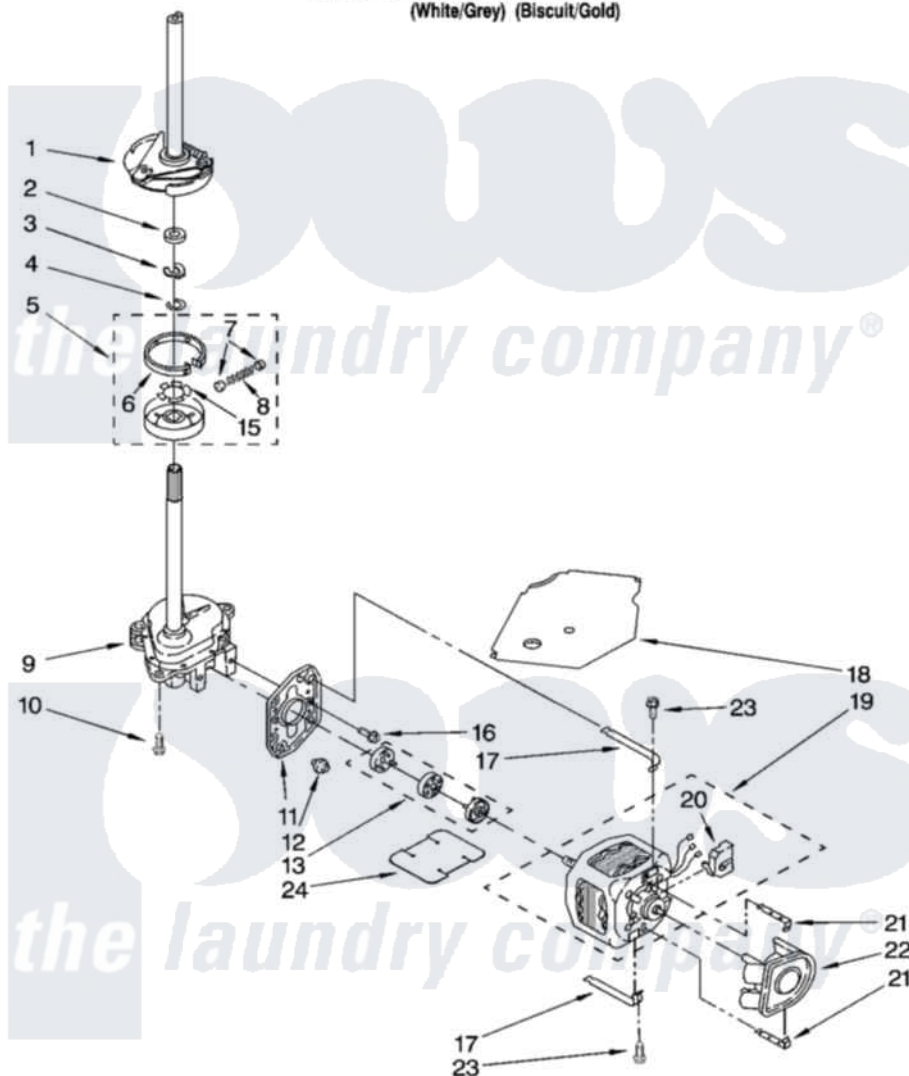

Whirlpool LSQ9660PG3 04 - BRAKE, CLUTCH, GEARCASE, MOTOR AND PUMP PARTS

BRAKE, CLUTCH, GEARCASE, MOTOR AND PUMP PARTS

For Models: LSQ9660PW3, LSQ9660PG3

(White/Grey) (Biscuit/Gold)

8180661

7

Whirlpool [Residential Whirlpool LSQ9660PG3 Washer Parts](#) Parts Diagram 04 - BRAKE, CLUTCH, GEARCASE, MOTOR AND PUMP PARTS
Click on the part number to view part

Item	Original Part Number	Replaced By	Status	Part Description
1	388952	285792		Basketdrive
2	63292			Washer, Spin Tube Thrust
3	62697	W10080230		Ring, Spin Tube Support
4	63283	285353		Ring
5	3951311	285785		Clutch
6	3951308	285790		Lining
7	62646			Cap, Clutch Spring
8	3946792			Spring And Damper Assembly
9	3360630	3360629		Gearcase
10	3357334	3400516		Screw Anti-Rattle
11	62611			Plate, Motor Mount To Gearcase
12	62691			Grommet, Motor
13	285753	285753A		Coupling
15	3355454			Clip, Main Drive

16	3400516		Screw Anti-Rattle
17	3349637	W10086010	Retainer, Motor
18	3362089		Shield, Tub To Motor
19	8529935		Motor, Main Drive
20	8529896		Switch, Main Drive Motor
21	8546127		Retainer, Pump
22	3363394		Pump
23	3387485	273556	Screw, 10-16 X 5/8
24	3946532		Shield, Motor