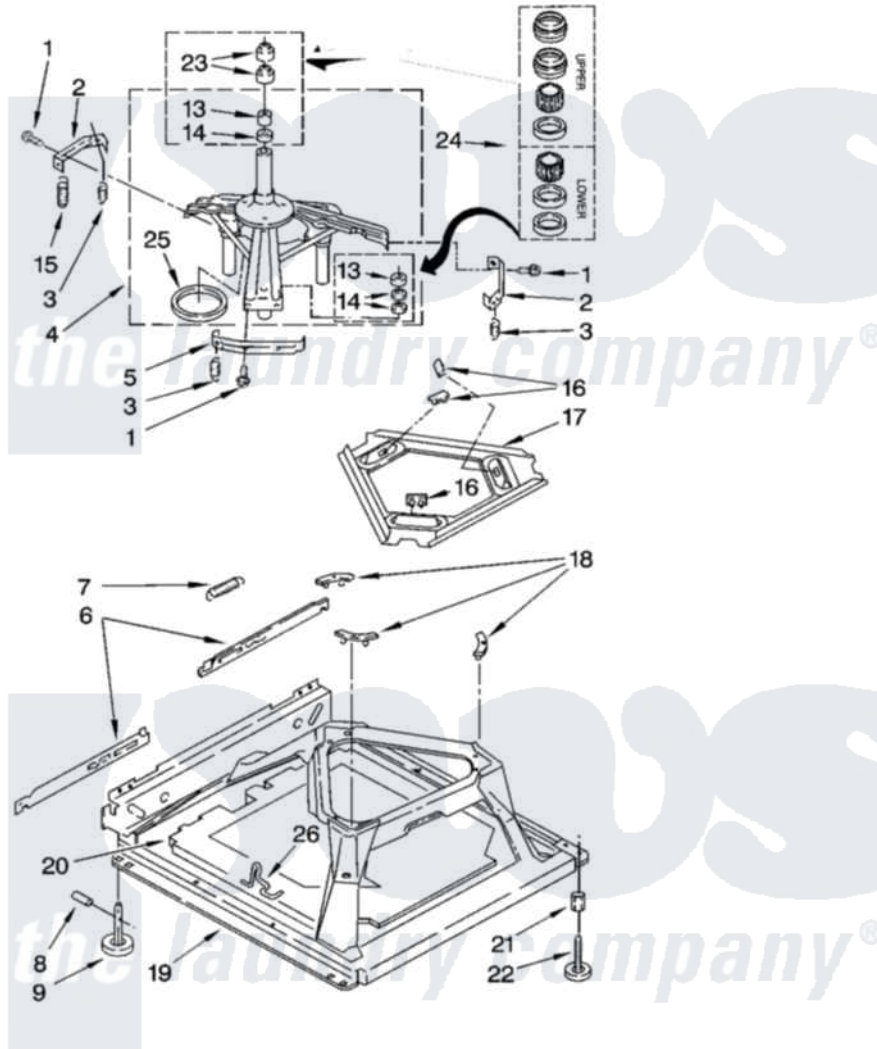

Whirlpool LSQ9660PG3 05 - MACHINE BASE PARTS

MACHINE BASE PARTS

For Models: LSQ9660PW3, LSQ9660PG3
(White/Grey) (Biscuit/Gold)

8

8180661

Whirlpool Residential Whirlpool LSQ9660PG3 Washer Parts Parts Diagram 05 - MACHINE BASE PARTS
Click on the part number to view part

Item	Original Part Number	Replaced By	Status	Part Description
1	3400076			Screw, Bracket Mounting
2	64067			Bracket, Spring Outer
3	63907			Spring, Suspension
4	8575214	280184		Support
5	64065			Bracket, Spring Outer
6	63466			Link, Leveling Mechanism
7	62597	8316845		Spring
8	62837			Pin, Knurled
9	62596	285244		Feet-Leveling
13	3347047	8546455		Bearing, Centerpost
14	357409	359449		Seal, Agitator Shaft
15	8318050	285901		Spring
16	62568	285219		Pad
17	3946509			Plate, Suspension
18	3363660	285744		Pad
19	3946512	285771		Base

20	8544816		Absorber, Sound
21	3359452		Nut, Lock
22	389102	W10001130	Foot, Leveling
23	356934	8577376	Seal, Centerpost
24	285203		Centerpost Bearing Kit
25	63134		Ring, Sound Deadening
26	63806	W10145155	Retainer, Suspension Spring