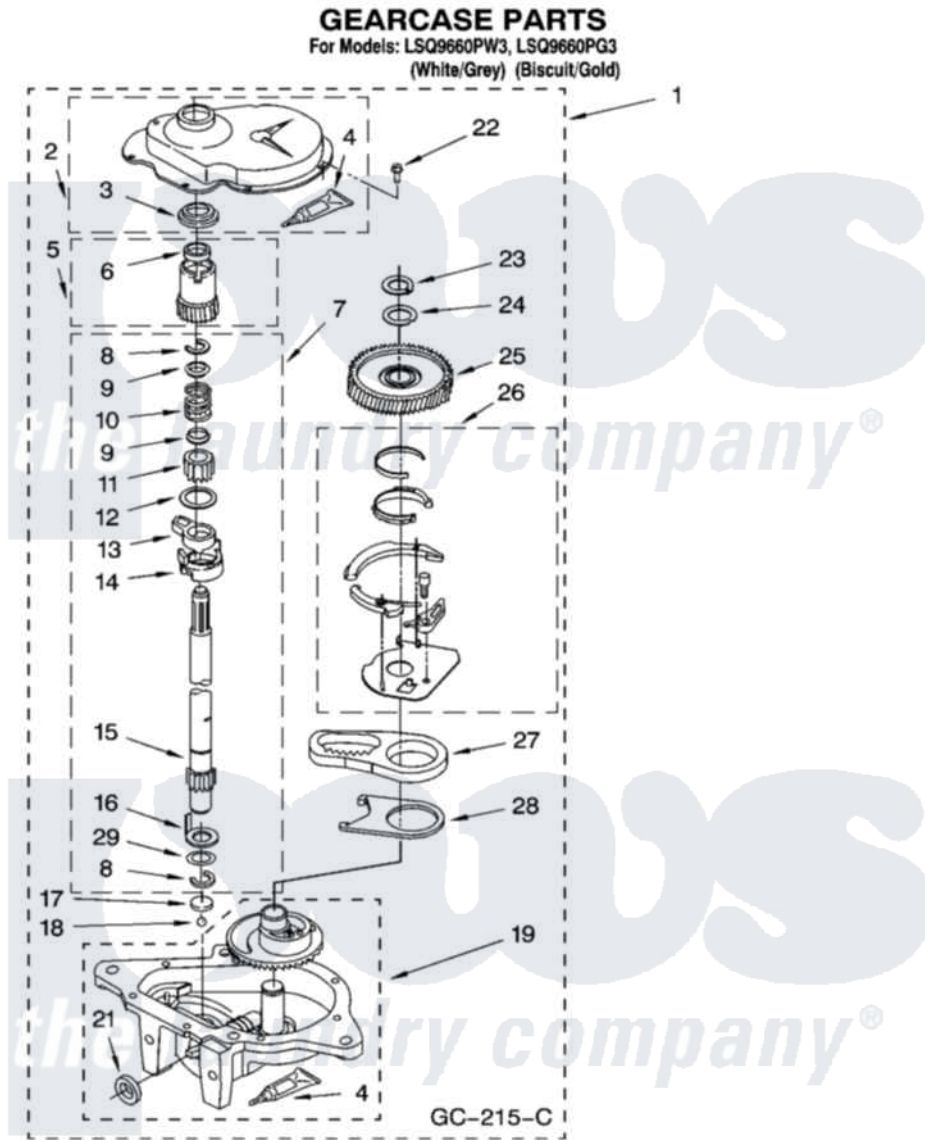

Whirlpool LSQ9660PG3 08 - GEARCASE PARTS

12

8180661

Whirlpool Residential Whirlpool LSQ9660PG3 Washer Parts Parts Diagram 08 - GEARCASE PARTS
Click on the part number to view part

Item	Original Part Number	Replaced By	Status	Part Description
1	3360630	3360629		Gearcase
2	285202			Cover, Gearcase
3	3349985			Seal, Gearcase Cover
4	285195			Sealer Sealer, Gasket
5	63320	285362		Gear and Pinion
6	356427			Seal, Spin Pinion
7	389387			Shaft, Agitator
8	90369		Not Available	Ring, Retaining (2)
9	62677			Retainer, Spring
10	62676			Spring, Agitator
11	63273	285509		Shaft, Agitator
12	62619			Washer, Agitator Gear
13	62580	285206		Cam-Agitator
14	62581	285206		Cam-Agitator
15	285509			Shaft, Agitator
16	62618			Washer, Cam Thrust

17	16018	285205	Bearing
18	85529	285205	Bearing
19	389230	285515	Gearcase
21	285352		Seal Kit, Thrust Plug
22	3351614		Screw, Gearcase Cover Mounting
23	3362552	285765	Ring-Retr
24	285735	285766	Washer Kit, Thrust
25	62570	285362	Gear and Pinon
26	388253	999516	Shelf-Glas
27	3349296	8546456	Rack, Connecting
28	62621		Actuator, Shift
29	388815		Washer, Intermediate 1 3976263 Miscellaneous Parts Bag 2 3976300 Washer, Inlet Hose 3 3366913 Clamp, Hose