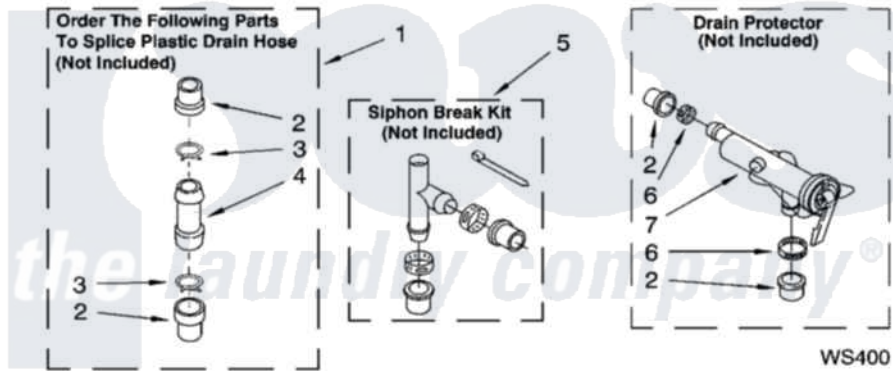

Whirlpool LSQ9660PG3 09 - WATER SYSTEM PARTS, MISCELLANEOUS PARTS, OPTIONAL PARTS (NOT INCLUDED)

WATER SYSTEM PARTS

For Models: LSQ9660PW3, LSQ9660PG3
(White/Grey) (Biscuit/Gold)

8180661

13

Whirlpool [Residential Whirlpool LSQ9660PG3 Washer Parts](#) Parts Diagram 09 - WATER SYSTEM PARTS, MISCELLANEOUS PARTS, OPTIONAL PARTS (NOT INCLUDED)

[Click on the part number to view part](#)

Item	Original Part Number	Replaced By	Status	Part Description
1	285442			Water System Parts
2	285321			Water System Parts
3	370447	285655		Clamp, Hose
4	16272			Connector, Straight
5	285320			Water System Parts
6	65349	285655		Clamp, Hose
7	367031			Water System Parts
1	3957361			Miscellaneous Parts Bag
2	3976300	16123		Washer Inlet-Hose Miscellaneous Parts Must be Ordered Separately.
3	3359452			Nut, Lock
4	389102	W10001130		Foot, Leveling
	72017			Paint, Touch-Up
"	4392899			Paint, Touch-Up