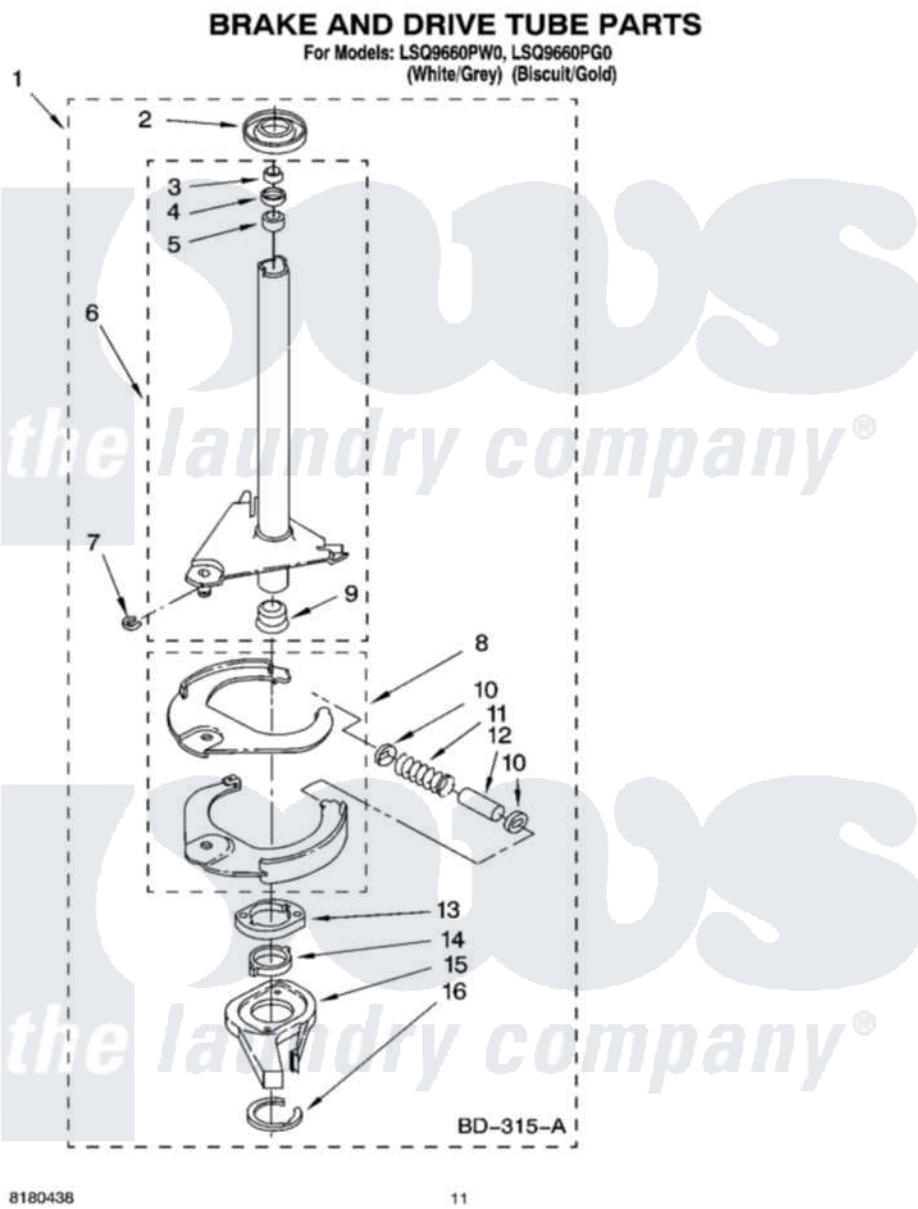

Whirlpool LSQ9660PW0 07 - BRAKE AND DRIVE TUBE PARTS

8180438

11

Whirlpool [Residential Whirlpool LSQ9660PW0 Washer Parts](#) Parts Diagram 07 - BRAKE AND DRIVE TUBE PARTS
Click on the part number to view part

Item	Original Part Number	Replaced By	Status	Part Description
1	388952	285792		Basketdrive
2	62658			Ring, Thrust
3	91939			Seal, Shaft
4	356427			Seal, Spin Pinion
5	356937			Spacer, Drive Tube
6	64027	64208		Tube-Spin
7	64035	W10083190		Ring, Retaining
8	64232	285438		Shoe-Brake
9	62703	8546462		"T" Bearing, Spin Tube
10	62648	285658		Sleeve
11	387806		Not Available	Spring, Brake
12	62909	285658		Sleeve
13	63023	8546461		Cam, Brake Release
14	63022			Sleeve, Cam
15	64194	285790		Lining
16	90368	W10083200		Ring, Retaining

" N/A

Not Available

FOLLOWING PARTS NOT
ILLUSTRATED

" [285208](#)

Lubricant