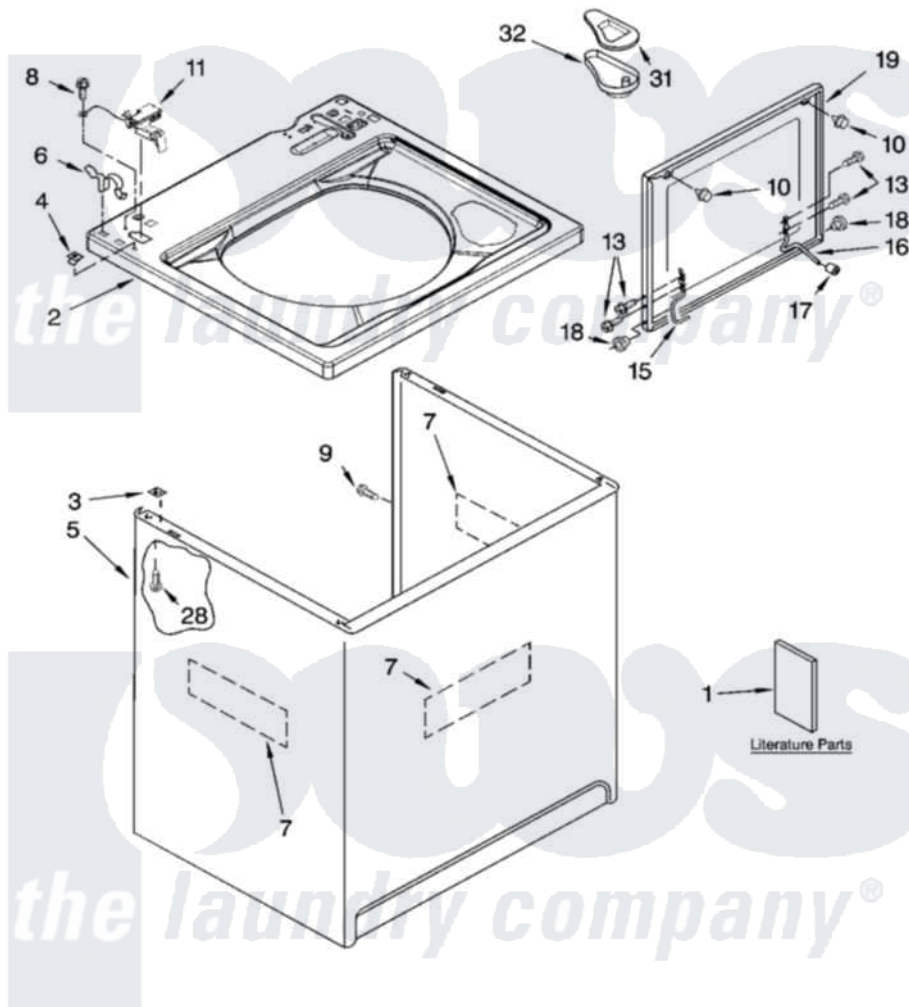

Whirlpool LSQ9660PW1 01 - TOP AND CABINET PARTS

TOP AND CABINET PARTS

For Models: LSQ9660PW1, LSQ9660PG1
(White/Grey) (Biscuit/Gold)

AUTOMATIC
WASHER

8-04 Litho in U.S.A. (dtd)

1

Part No. 8180518

Whirlpool [Residential Whirlpool LSQ9660PW1 Washer Parts](#) Parts Diagram 01 - TOP AND CABINET PARTS

[Click on the part number to view part](#)

Item	Original Part Number	Replaced By	Status	Part Description
1	3956025		Not Available	Installation Instructions
"	3955869		Not Available	Use & Care Guide
"	3955907		Not Available	Feature Sheet
"	3956920		Not Available	Energy Guide
"	8541272		Not Available	Wiring Diagram
"	N/A		Not Available	Following May Be Purchased DO-IT-YOURSELF REPAIR MANUALS
"	4313896			Do-It-Yourself Repair Manuals
2	8543451	8543447		Top
"	8543452	8543448		Top
3	62750			Spacer, Cabinet To Top (4)
4	357213			Nut, Push-In
5	63424			Cabinet
"	3954357			Cabinet
6	62780			Clip, Top And Cabinet And Rear Panel

7	3976348		Absorber, Sound
8	3351614		Screw, Gearcase Cover Mounting
9	3357011	308685	Side Trim)
10	9724509		Bumper, Lid
11	8318084		Switch, Lid
13	355274	W10119828	Screw, Lid Hinge Mounting
15	8559336	W10225136	Hinge 7 Pad Assembly
16	54583		Hinge, Lid
17	19119		Bumper, Lid Hinge
18	8319539		Bearing, Lid Hinge
19	8558398	W10193861	Lid
"	8558399	W10193862	Lid
28	3390631		Screw, 10-16 X 3/8
31	3955788		Cover, Dispenser
32	8519517		Dispenser, Bleach