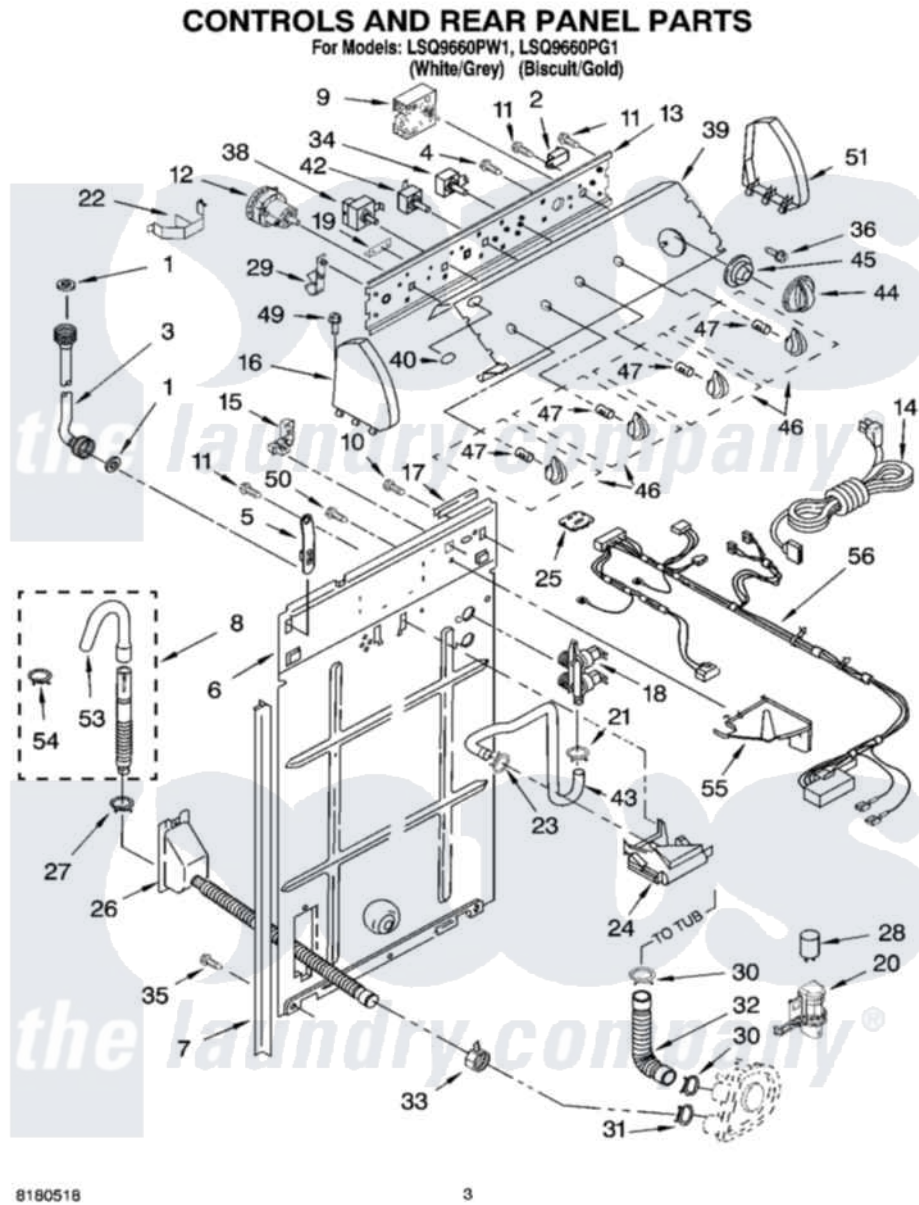

# Whirlpool LSQ9660PW1 02 - CONTROLS AND REAR PANEL PARTS

8180518

3

Whirlpool Residential Whirlpool LSQ9660PW1 Washer Parts Parts Diagram 02 - CONTROLS AND REAR PANEL PARTS

Click on the part number to view part

Item	Original Part Number	Replaced By	Status	Part Description
1	3976300	<a href="#">16123</a>		Washer Inlet-Hose Miscellaneous Parts Must be Ordered Separately.
2	<a href="#">694419</a>			Mini-Buzzer
3	3949374	<a href="#">89503</a>		Hose-Inlet
"	3949375	<a href="#">89503</a>		Hose-Inlet
4	<a href="#">3400073</a>			Screw, Ground
5	8318255	<a href="#">8568314</a>		Strap, Console
6	<a href="#">3357978</a>			Panel, Rear
7	<a href="#">62747</a>			Pad, Rear Panel
8	3951609	<a href="#">285664</a>		Hose
"	661577	<a href="#">285666</a>		Hose
"	3357090	<a href="#">285702</a>		Hose
9	<a href="#">8541270</a>			Timer, Control
10	<a href="#">3351614</a>			Screw, Gearcase Cover Mounting
11	<a href="#">00767</a>			Screw, 8A X 3/8 HeX Washer