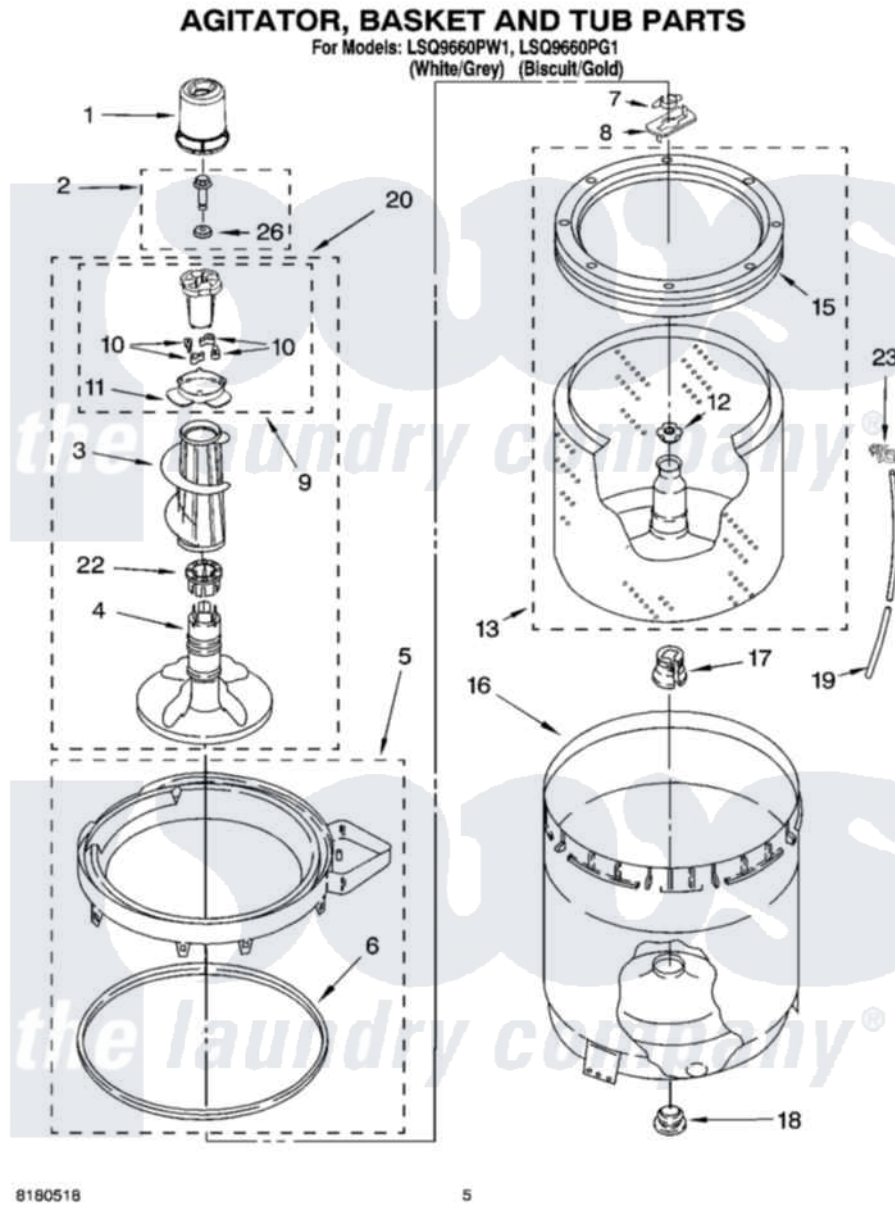

Whirlpool LSQ9660PW1 03 - AGITATOR, BASKET AND TUB PARTS

Whirlpool [Residential Whirlpool LSQ9660PW1 Washer Parts](#) Parts Diagram 03 - AGITATOR, BASKET AND TUB PARTS

[Click on the part number to view part](#)

Item	Original Part Number	Replaced By	Status	Part Description
1	8559760			Dispenser, Fabric Softener
2	358237			Screw And Washer
3	389141	3360824		Auger, Agitator
4	389386			Agitator
5	8528150	W10445870		Ring-Tub
6	3976308			Gasket, Tub Ring
7	3354845			Clip, Agitator
8	3355921	8543666		Washer, Agitator
9	3363662	285748		Cam-Agitator
10	3366877	80040		Dog-Agitator
11	3363661			Bearing, Driven Cam
12	21366			Nut, Spanner
13	8526016	W10389328		Clothes Container, Assembly
15	8519788	387240		Ring, Balance
16	63849			Strain Relief, Power Cord
17	389140			Tub Block, Basket Drive

18	383727		Gasket, Centerpodt
19	3347780	353244	Hose, Pressure Switch
20	3347674	285727	Agitator
22	3350389	285587	Washer
23	2219077		Clip, Pressure Switch Hose
26	3949550		Washer