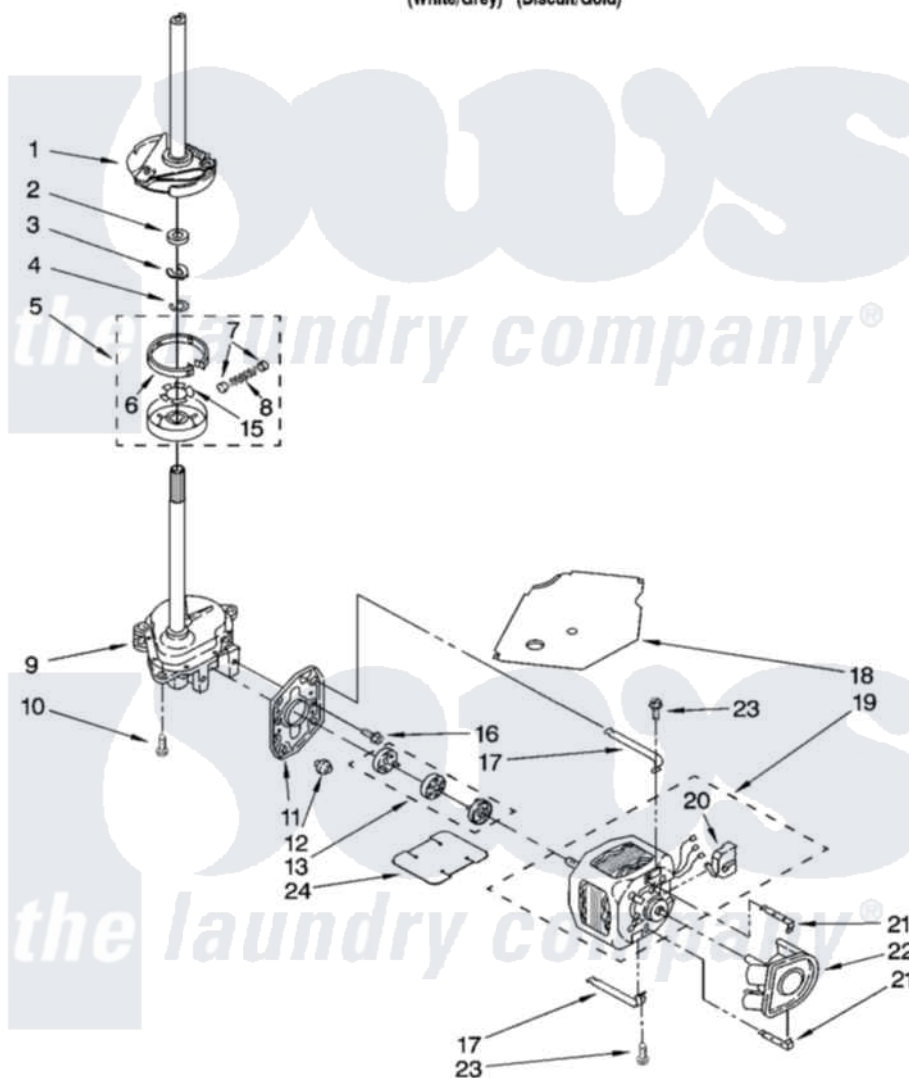

Whirlpool LSQ9660PW1 04 - BRAKE, CLUTCH, GEARCASE, MOTOR AND PUMP PARTS

BRAKE, CLUTCH, GEARCASE, MOTOR AND PUMP PARTS

For Models: LSQ9660PW1, LSQ9660PG1
(White/Grey) (Biscuit/Gold)

8180518

7

Whirlpool [Residential Whirlpool LSQ9660PW1 Washer Parts](#) Parts Diagram 04 - BRAKE, CLUTCH, GEARCASE, MOTOR AND PUMP PARTS
Click on the part number to view part

Item	Original Part Number	Replaced By	Status	Part Description
1	388952	285792		Basketdrive
2	63292			Washer, Spin Tube Thrust
3	62697	W10080230		Ring, Spin Tube Support
4	63283	285353		Ring
5	3951311	285785		Clutch
6	3951308	285790		Lining
7	62646			Cap, Clutch Spring
8	3946792			Spring And Damper Assembly
9	3360630	3360629		Gearcase
10	3357334	3400516		Screw Anti-Rattle
11	62611			Plate, Motor Mount To Gearcase
12	62691			Grommet, Motor
13	285753	285753A		Coupling
15	3355454			Clip, Main Drive

16	3400516		Screw Anti-Rattle
17	3349637	W10086010	Retainer, Motor
18	3362089		Shield, Tub To Motor
19	8529935		Motor, Main Drive
20	8529896		Switch, Main Drive Motor
21	8546127		Retainer, Pump
22	3363394		Pump
23	3387485	273556	Screw, 10-16 X 5/8
24	3946532		Shield, Motor