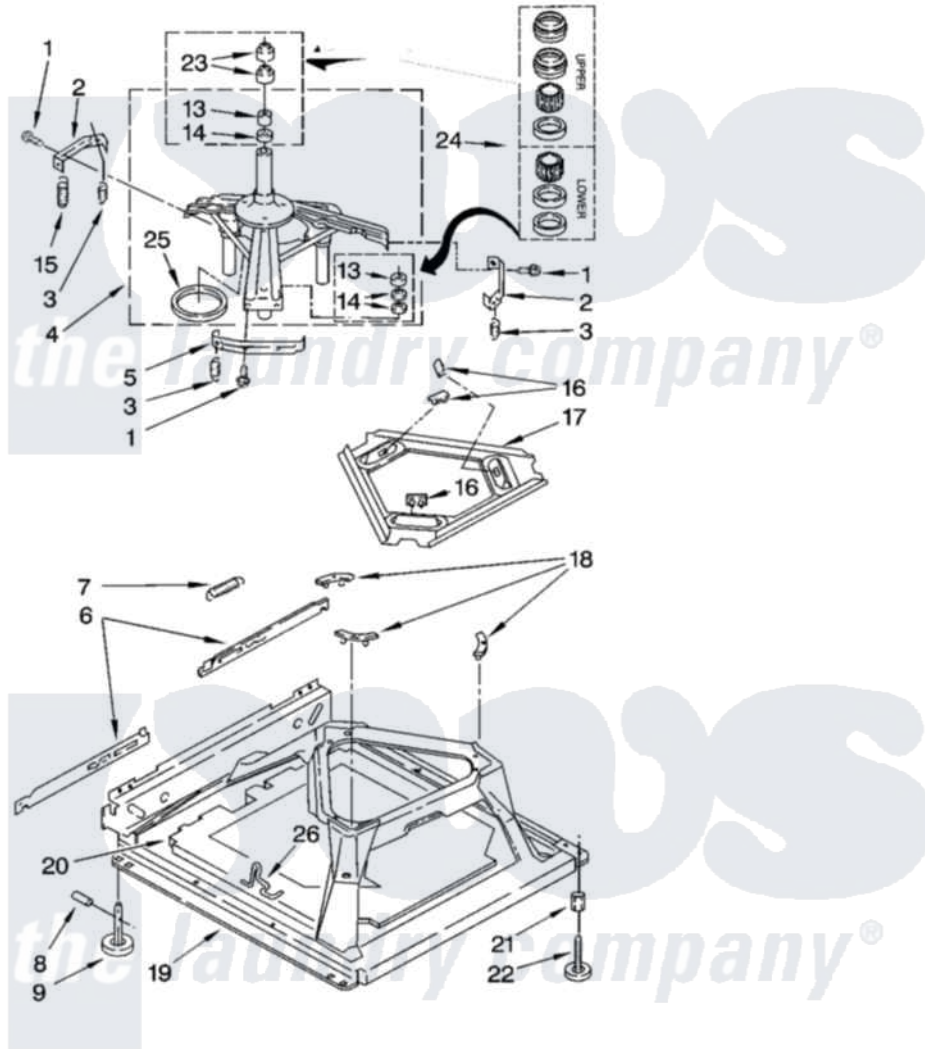

Whirlpool LSQ9660PW1 05 - MACHINE BASE PARTS

MACHINE BASE PARTS

For Models: LSQ9660PW1, LSQ9660PG1
(White/Grey) (Biscuit/Gold)

8

8180518

Whirlpool [Residential Whirlpool LSQ9660PW1 Washer Parts](#) Parts Diagram 05 - MACHINE BASE PARTS
Click on the part number to view part

Item	Original Part Number	Replaced By	Status	Part Description
1	3400076			Screw, Bracket Mounting
2	64067			Bracket, Spring Outer
3	63907			Spring, Suspension
4	3362087	280184		Support
5	64065			Bracket, Spring Outer
6	63466			Link, Leveling Mechanism
7	62597	8316845		Spring
8	62837			Pin, Knurled
9	62596	285244		Feet-Leveling
13	3347047	8546455		Bearing, Centerpost
14	357409	359449		Seal, Agitator Shaft
15	8318050	285901		Spring
16	62568	285219		Pad
17	3946509			Plate, Suspension
18	3363660	285744		Pad
19	3946512	285771		Base

20	8544816		Absorber, Sound
21	3359452		Nut, Lock
22	389102	W10001130	Foot, Leveling
23	356934	8577376	Seal, Centerpost
24	285203		Centerpost Bearing Kit
25	63134		Ring, Sound Deadening
26	63806	W10145155	Retainer, Suspension Spring