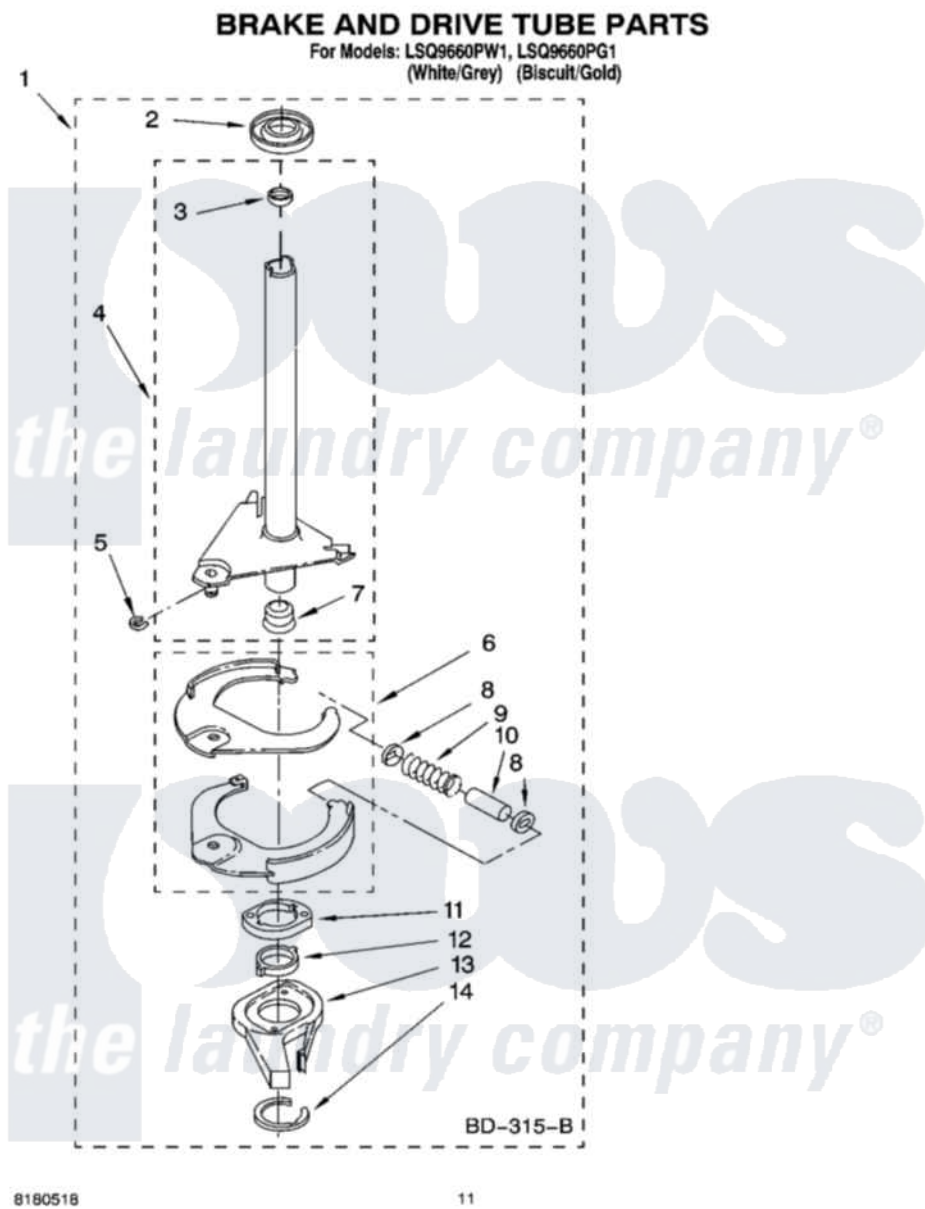

Whirlpool LSQ9660PW1 07 - BRAKE AND DRIVE TUBE PARTS

8180518

11

Whirlpool [Residential Whirlpool LSQ9660PW1 Washer Parts](#) Parts Diagram 07 - BRAKE AND DRIVE TUBE PARTS
Click on the part number to view part

Item	Original Part Number	Replaced By	Status	Part Description
1	388952	285792		Basketdrive
2	62658			Ring, Thrust
3	356427			Seal, Spin Pinion
4	64027	64208		Tube-Spin
5	64035	W10083190		Ring, Retaining
6	64232	285438		Shoe-Brake
7	62703	8546462		"T" Bearing, Spin Tube
8	3353956	285658		Sleeve
9	387806		Not Available	Spring, Brake
10	3355360	285658		Sleeve
11	661516	8546461		Cam, Brake Release
12	63022			Sleeve, Cam
13	64194	285790		Lining
14	90368	W10083200		Ring, Retaining
"	N/A		Not Available	FOLLOWING PARTS NOT ILLUSTRATED
"	285208			Lubricant