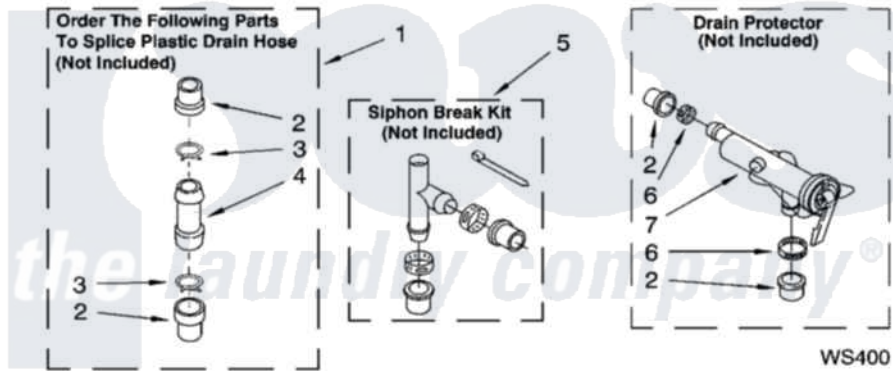

Whirlpool LSQ9660PW1 09 - WATER SYSTEM PARTS, MISCELLANEOUS PARTS, OPTIONAL PARTS (NOT INCLUDED)

WATER SYSTEM PARTS

For Models: LSQ9660PW1, LSQ9660PG1
(White/Grey) (Biscuit/Gold)

8180518

13

Whirlpool [Residential Whirlpool LSQ9660PW1 Washer Parts](#) Parts Diagram 09 - WATER SYSTEM PARTS, MISCELLANEOUS PARTS, OPTIONAL PARTS (NOT INCLUDED)

[Click on the part number to view part](#)

Item	Original Part Number	Replaced By	Status	Part Description
1	285442			Water System Parts
2	285321			Water System Parts
3	370447	285655		Clamp, Hose
4	16272			Connector, Straight
5	285320			Water System Parts
6	65349	285655		Clamp, Hose
7	367031			Water System Parts
1	3976263	285654		Parts-Misc
2	3976300	16123		Washer Inlet-Hose Miscellaneous Parts Must be Ordered Separately.
3	3366912	356138		Clamp, Hose
4	3359452			Nut, Lock
5	389102	W10001130		Foot, Leveling
6	3366913	3357331		Clamp, Drain