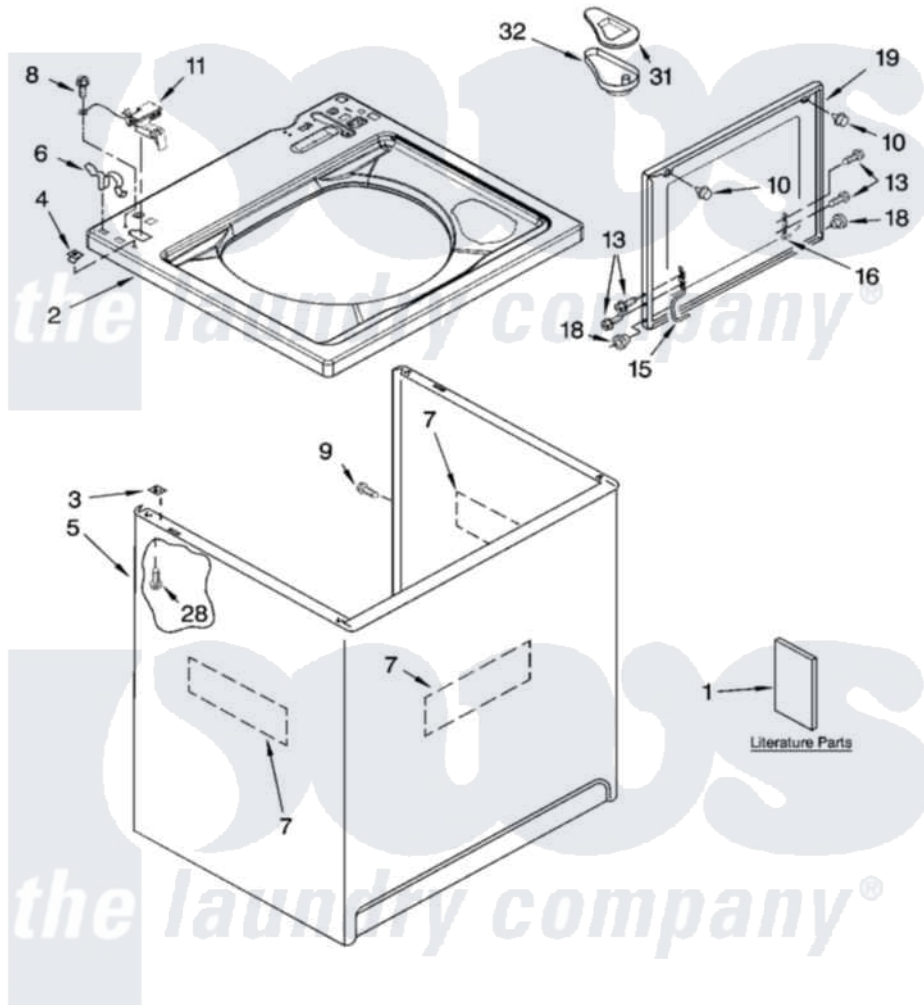

Whirlpool LSQ9660PW2 01 - TOP AND CABINET PARTS

TOP AND CABINET PARTS

For Models: LSQ9660PW2, LSQ9660PG2
(White/Grey) (Biscuit/Gold)

AUTOMATIC
WASHER

12-04 Litho in U.S.A. (dtd)

1

Part No. 8180590

Whirlpool [Residential Whirlpool LSQ9660PW2 Washer Parts](#) Parts Diagram 01 - TOP AND CABINET PARTS
Click on the part number to view part

Item	Original Part Number	Replaced By	Status	Part Description
1	3956025		Not Available	Installation Instructions
"	3955869		Not Available	Use & Care Guide
"	3955907		Not Available	Feature Sheet
"	3956929		Not Available	Energy Guide
"	8566206		Not Available	Wiring Diagram
"	N/A		Not Available	Following May Be Purchased DO-IT-YOURSELF REPAIR MANUALS
"	4313896			Do-It-Yourself Repair Manuals
2	8543451	8543447		Top
"	8543452	8543448		Top
3	62750			Spacer, Cabinet To Top (4)
4	357213			Nut, Push-In
5	63424			Cabinet
"	3954357			Cabinet
6	62780			Clip, Top And Cabinet And Rear Panel

7	3976348		Absorber, Sound
8	3351614		Screw, Gearcase Cover Mounting
9	3357011	308685	Side Trim)
10	9724509		Bumper, Lid
11	8318084		Switch, Lid
13	355274	W10119828	Screw, Lid Hinge Mounting
15	8559336	W10225136	Hinge 7 Pad Assembly
16	91770		Hinge, Lid
18	8319539		Bearing, Lid Hinge
19	8558398	W10193861	Lid
"	8558399	W10193862	Lid
28	3390631		Screw, 10-16 X 3/8
31	3955788		Cover, Dispenser
32	8519517		Dispenser, Bleach