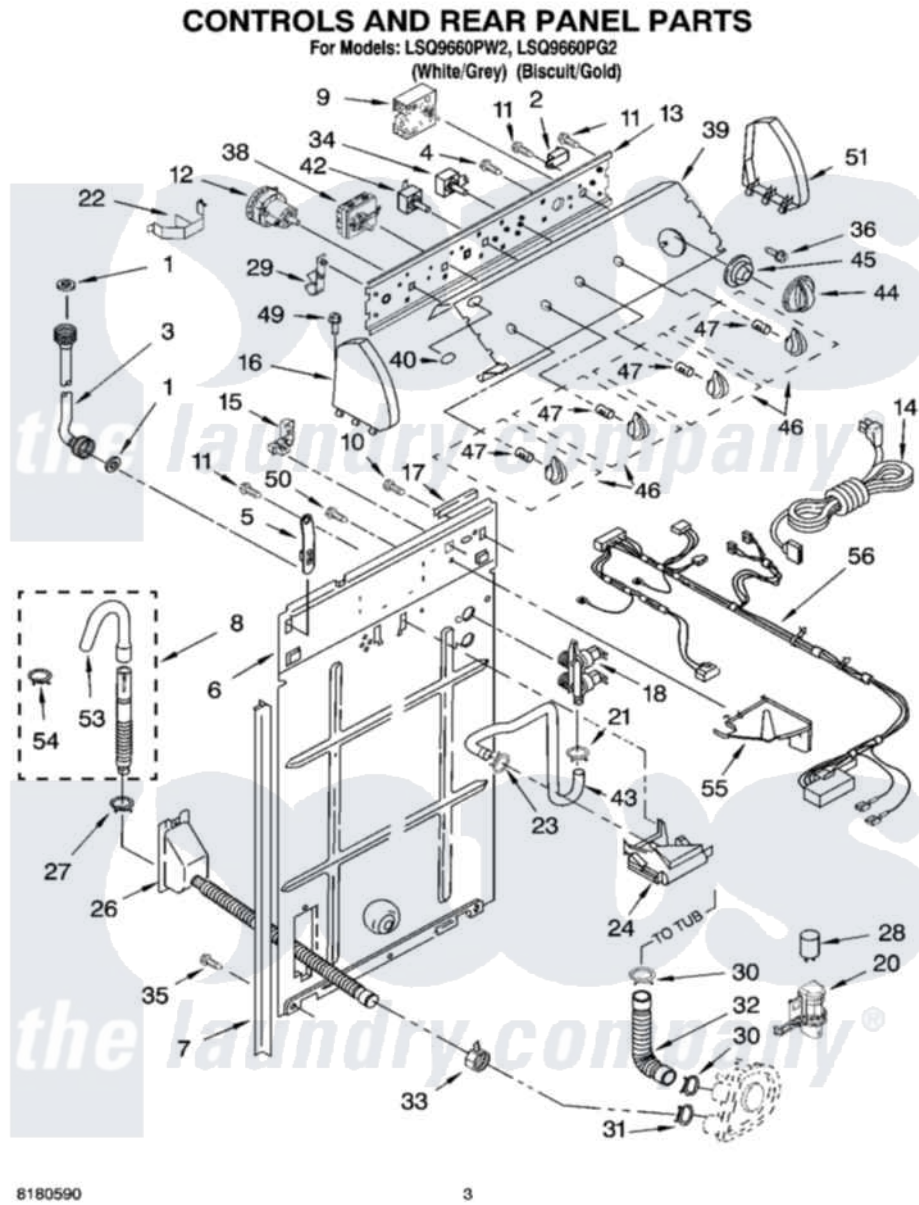

Whirlpool LSQ9660PW2 02 - CONTROLS AND REAR PANEL PARTS

Whirlpool Residential Whirlpool LSQ9660PW2 Washer Parts Parts Diagram 02 - CONTROLS AND REAR PANEL PARTS

Click on the part number to view part

Item	Original Part Number	Replaced By	Status	Part Description
1	3976300	16123		Washer Inlet-Hose Miscellaneous Parts Must be Ordered Separately.
2	694419			Mini-Buzzer
3	8571377	89503		Hose-Inlet
"	8571378	89503		Hose-Inlet
4	3400073			Screw, Ground
5	8318255	8568314		Strap, Console
6	3357978			Panel, Rear
7	62747			Pad, Rear Panel
8	3951609	285664		Hose
"	661577	285666		Hose
"	3357090	285702		Hose
9	8541270			Timer, Control
10	3351614			Screw, Gearcase Cover Mounting
11	00767			Screw, 8A X 3/8 HeX Washer