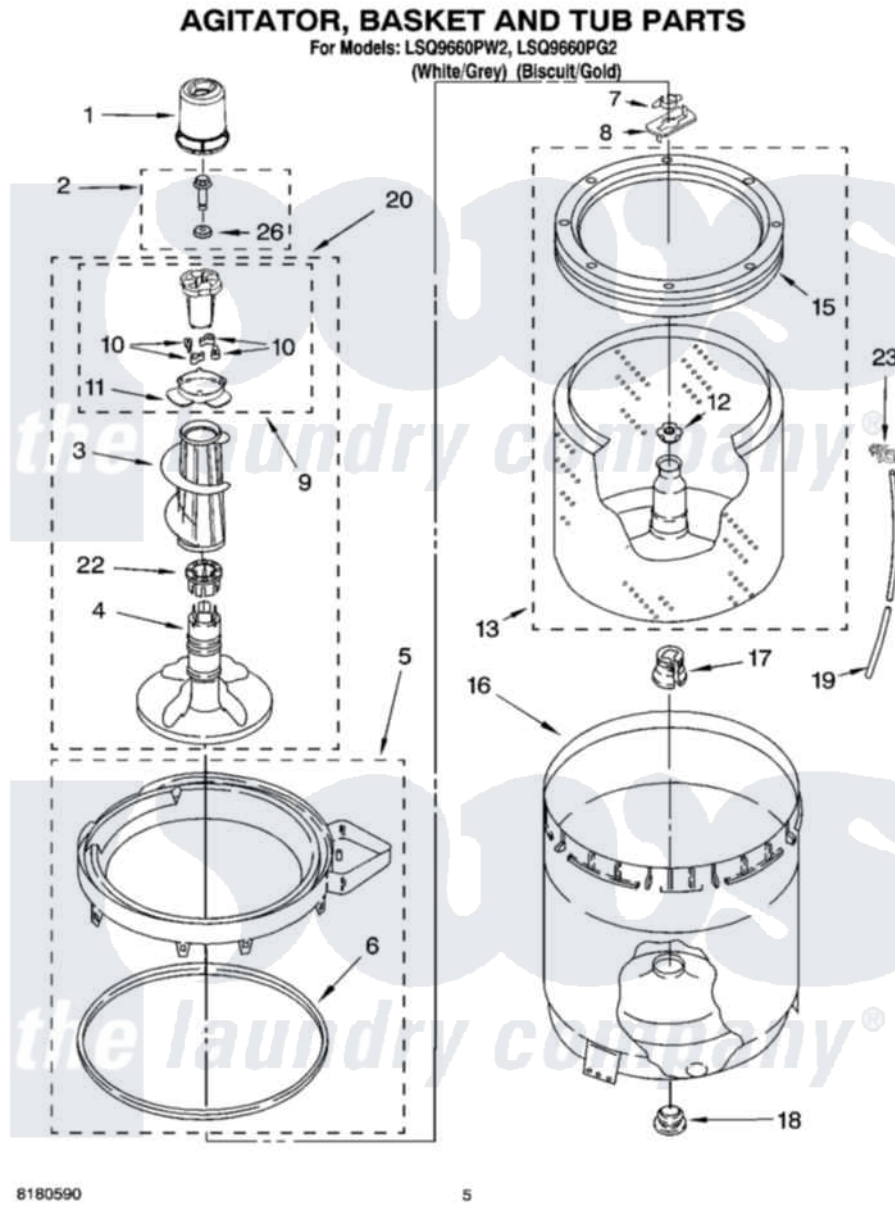

# Whirlpool LSQ9660PW2 03 - AGITATOR, BASKET AND TUB PARTS

Whirlpool [Residential Whirlpool LSQ9660PW2 Washer Parts](#) Parts Diagram 03 - AGITATOR, BASKET AND TUB PARTS

[Click on the part number to view part](#)

Item	Original Part Number	Replaced By	Status	Part Description
1	<a href="#">8559760</a>			Dispenser, Fabric Softener
2	<a href="#">358237</a>			Screw And Washer
3	389141	<a href="#">3360824</a>		Auger, Agitator
4	<a href="#">389386</a>			Agitator
5	8528150	<a href="#">W10445870</a>		Ring-Tub
6	<a href="#">3976308</a>			Gasket, Tub Ring
7	<a href="#">3354845</a>			Clip, Agitator
8	3355921	<a href="#">8543666</a>		Washer, Agitator
9	3363662	<a href="#">285748</a>		Cam-Agitator
10	3366877	<a href="#">80040</a>		Dog-Agitator
11	<a href="#">3363661</a>			Bearing, Driven Cam
12	<a href="#">21366</a>			Nut, Spanner
13	8526016	<a href="#">W10389328</a>		Clothes Container, Assembly
15	8519788	<a href="#">387240</a>		Ring, Balance
16	<a href="#">63849</a>			Strain Relief, Power Cord
17	<a href="#">389140</a>			Tub Block, Basket Drive

18	<a href="#">383727</a>		Gasket, Centerpodt
19	3347780	<a href="#">353244</a>	Hose, Pressure Switch
20	3347674	<a href="#">285727</a>	Agitator
22	3350389	<a href="#">285587</a>	Washer
23	<a href="#">2219077</a>		Clip, Pressure Switch Hose
26	<a href="#">3949550</a>		Washer