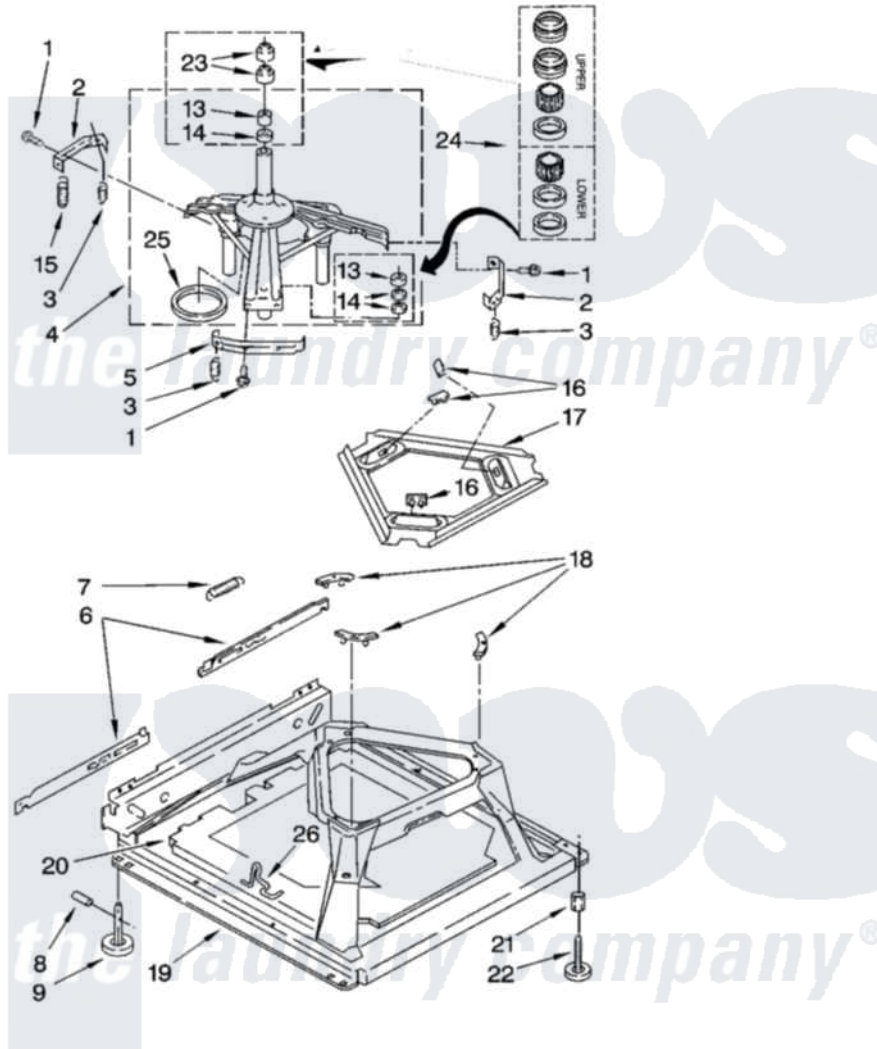

# Whirlpool LSQ9660PW2 05 - MACHINE BASE PARTS

## MACHINE BASE PARTS

For Models: LSQ9660PW2, LSQ9660PG2  
(White/Grey) (Biscuit/Gold)

8

8180590

Whirlpool [Residential Whirlpool LSQ9660PW2 Washer Parts](#) Parts Diagram 05 - MACHINE BASE PARTS  
Click on the part number to view part

Item	Original Part Number	Replaced By	Status	Part Description
1	<a href="#">3400076</a>			Screw, Bracket Mounting
2	<a href="#">64067</a>			Bracket, Spring Outer
3	<a href="#">63907</a>			Spring, Suspension
4	3362087	<a href="#">280184</a>		Support
5	<a href="#">64065</a>			Bracket, Spring Outer
6	<a href="#">63466</a>			Link, Leveling Mechanism
7	62597	<a href="#">8316845</a>		Spring
8	<a href="#">62837</a>			Pin, Knurled
9	62596	<a href="#">285244</a>		Feet-Leveling
13	3347047	<a href="#">8546455</a>		Bearing, Centerpost
14	357409	<a href="#">359449</a>		Seal, Agitator Shaft
15	8318050	<a href="#">285901</a>		Spring
16	62568	<a href="#">285219</a>		Pad
17	<a href="#">3946509</a>			Plate, Suspension
18	3363660	<a href="#">285744</a>		Pad
19	3946512	<a href="#">285771</a>		Base

20	<a href="#">8544816</a>		Absorber, Sound
21	<a href="#">3359452</a>		Nut, Lock
22	389102	<a href="#">W10001130</a>	Foot, Leveling
23	356934	<a href="#">8577376</a>	Seal, Centerpost
24	<a href="#">285203</a>		Centerpost Bearing Kit
25	<a href="#">63134</a>		Ring, Sound Deadening
26	63806	<a href="#">W10145155</a>	Retainer, Suspension Spring