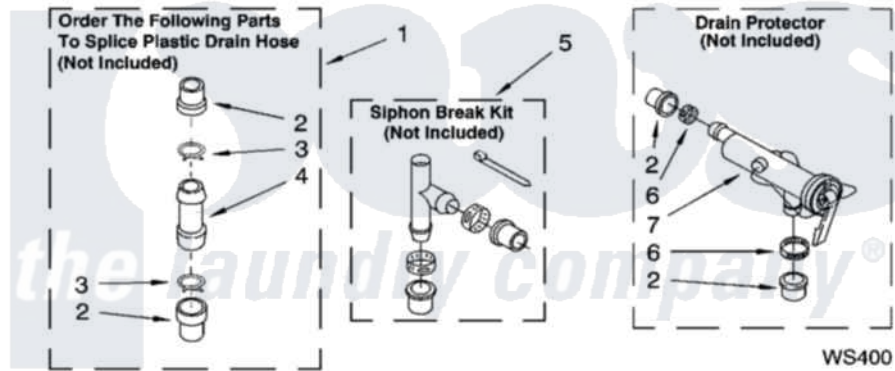

Whirlpool LSQ9660PW2 09 - WATER SYSTEM PARTS, MISCELLANEOUS PARTS, OPTIONAL PARTS (NOT INCLUDED)

**WATER SYSTEM PARTS**

For Models: LSQ9660PW2, LSQ9660PG2  
(White/Grey) (Biscuit/Gold)

8180590

13

Whirlpool [Residential Whirlpool LSQ9660PW2 Washer Parts](#) Parts Diagram 09 - WATER SYSTEM PARTS, MISCELLANEOUS PARTS, OPTIONAL PARTS (NOT INCLUDED)

[Click on the part number to view part](#)

Item	Original Part Number	Replaced By	Status	Part Description
1	<a href="#">285442</a>			Water System Parts
2	<a href="#">285321</a>			Water System Parts
3	370447	<a href="#">285655</a>		Clamp, Hose
4	<a href="#">16272</a>			Connector, Straight
5	<a href="#">285320</a>			Water System Parts
6	65349	<a href="#">285655</a>		Clamp, Hose
7	<a href="#">367031</a>			Water System Parts
1	3976263	<a href="#">285654</a>		Parts-Misc
2	3976300	<a href="#">16123</a>		Washer Inlet-Hose Miscellaneous Parts Must be Ordered Separately.
3	3366912	<a href="#">356138</a>		Clamp, Hose
4	<a href="#">3359452</a>			Nut, Lock
5	389102	<a href="#">W10001130</a>		Foot, Leveling
6	3366913	<a href="#">3357331</a>		Clamp, Drain