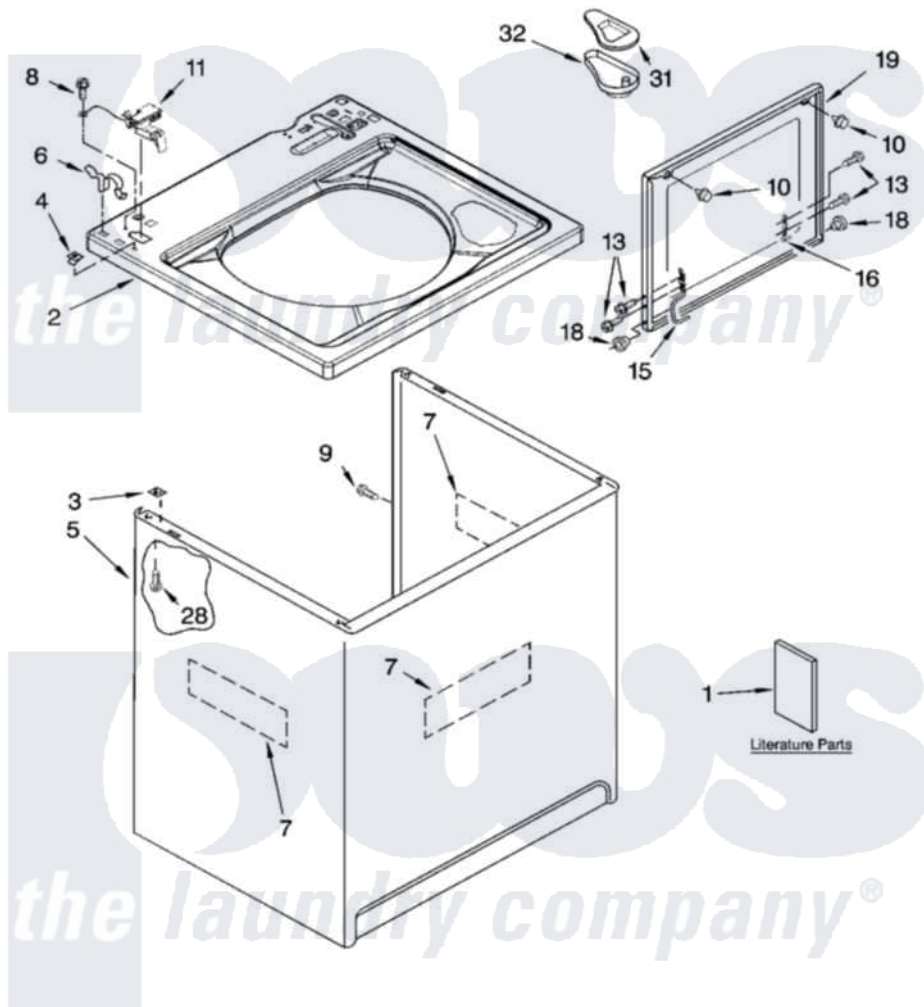

# Whirlpool LSQ9660PW3 01 - TOP AND CABINET PARTS

## TOP AND CABINET PARTS

For Models: LSQ9660PW3, LSQ9660PG3  
(White/Grey) (Biscuit/Gold)

AUTOMATIC  
WASHER

5-05 Litho in U.S.A. (dtd)

1

Part No. 8180651

Whirlpool [Residential Whirlpool LSQ9660PW3 Washer Parts](#) Parts Diagram 01 - TOP AND CABINET PARTS  
Click on the part number to view part