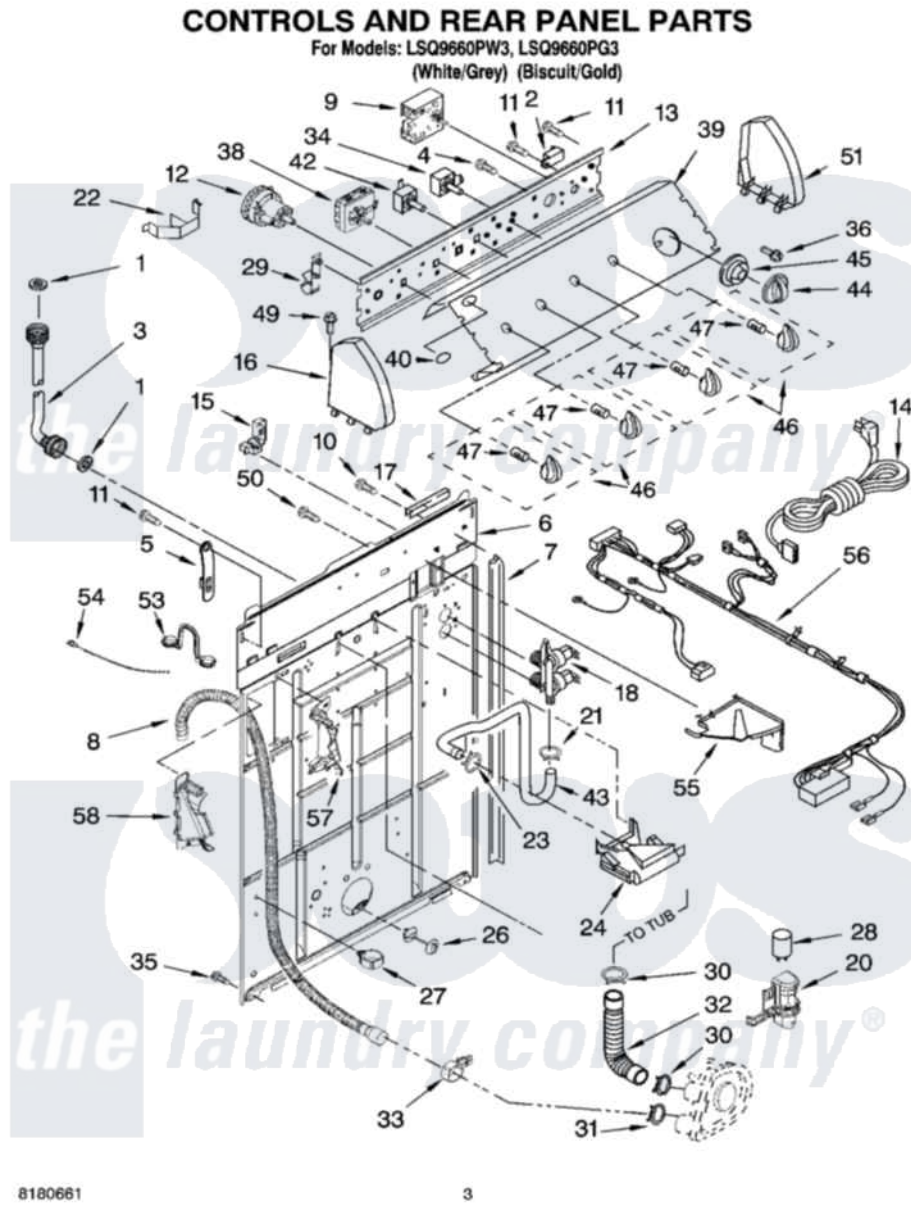

# Whirlpool LSQ9660PW3 02 - CONTROLS AND REAR PANEL PARTS

Whirlpool [Residential Whirlpool LSQ9660PW3 Washer Parts](#) Parts Diagram 02 - CONTROLS AND REAR PANEL PARTS

[Click on the part number to view part](#)

Item	Original Part Number	Replaced By	Status	Part Description
1	3976300	<a href="#">16123</a>		Washer Inlet-Hose Miscellaneous Parts Must be Ordered Separately.
2	<a href="#">694419</a>			Mini-Buzzer
3	8571377	<a href="#">89503</a>		Hose-Inlet
"	8571378	<a href="#">89503</a>		Hose-Inlet
4	<a href="#">3400073</a>			Screw, Ground
5	<a href="#">8568314</a>			Strap, Console
6	<a href="#">8318015</a>			Panel, Rear
7	<a href="#">62747</a>			Pad, Rear Panel
8	8559373	<a href="#">W10096921</a>		Drain Hose Assembly
9	<a href="#">8541270</a>			Timer, Control
10	<a href="#">3351614</a>			Screw, Gearcase Cover Mounting
11	<a href="#">90767</a>			Screw, 8A X 3/8 HeX Washer Head Tapping
12	3366845	<a href="#">W10339326</a>		Switch-WL