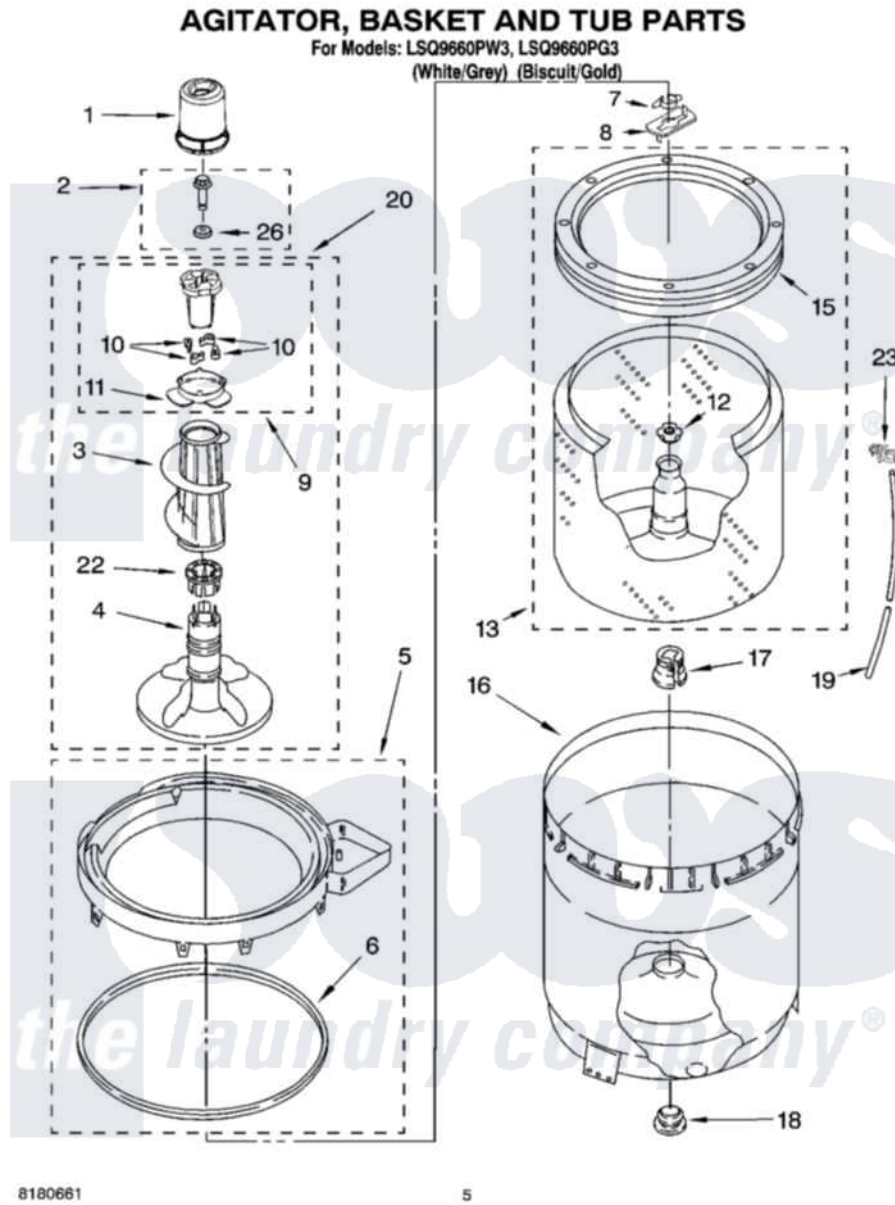

# Whirlpool LSQ9660PW3 03 - AGITATOR, BASKET AND TUB PARTS

Whirlpool Residential Whirlpool LSQ9660PW3 Washer Parts Parts Diagram 03 - AGITATOR, BASKET AND TUB PARTS

[Click on the part number to view part](#)

Item	Original Part Number	Replaced By	Status	Part Description
1	<a href="#">8559760</a>			Dispenser, Fabric Softener
2	<a href="#">358237</a>			Screw And Washer
3	389141	<a href="#">3360824</a>		Auger, Agitator
4	<a href="#">389386</a>			Agitator
5	8528150	<a href="#">W10445870</a>		Ring-Tub
6	<a href="#">3976308</a>			Gasket, Tub Ring
7	<a href="#">3354845</a>			Clip, Agitator
8	3355921	<a href="#">8543666</a>		Washer, Agitator
9	3363662	<a href="#">285748</a>		Cam-Agitator
10	3366877	<a href="#">80040</a>		Dog-Agitator
11	<a href="#">3363661</a>			Bearing, Driven Cam
12	<a href="#">21366</a>			Nut, Spanner
13	8526016	<a href="#">W10389328</a>		Clothes Container, Assembly
15	8519788	<a href="#">387240</a>		Ring, Balance
16	<a href="#">63849</a>			Strain Relief, Power Cord
17	<a href="#">389140</a>			Tub Block, Basket Drive

18	<a href="#">383727</a>		Gasket, Centerpodt
19	3347780	<a href="#">353244</a>	Hose, Pressure Switch
20	3347674	<a href="#">285727</a>	Agitator
22	3350389	<a href="#">285587</a>	Washer
23	<a href="#">2219077</a>		Clip, Pressure Switch Hose
26	<a href="#">3949550</a>		Washer